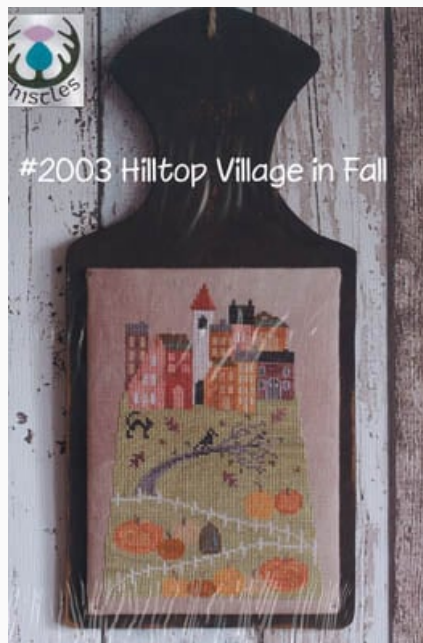

Esquemas Punto de Cruz

Hilltop Village In Fall

da: Thistles

Modello: SCHHOF20-2465

Hilltop Village In Fall
Puntos: 81w x 119h

Precio: € 14.47 (incl. IVA)