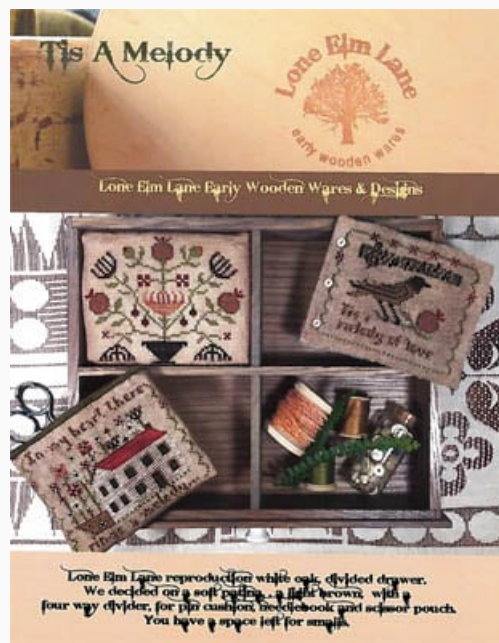

Esquemas Punto de Cruz

Grateful Hands

da: Lone Elm Lane

Lone Elm Lane Early Wooden Wares and Designs

Those letters which you now behold, were stitched with grateful hands.
When many years away have rolled, the love sewed in shall stand.

Modello: SCHHOF19-1430

Grateful Hands
Puntos: 139w x 67h
Nashville 2019

Precio: € 14.97 (incl. IVA)

Esquemas Punto de Cruz

Tis A Melody

da: Lone Elm Lane

Modello: SCHHOF19-1431

Tis A Melody
Puntos: 139w x 67h
Nashville 2019