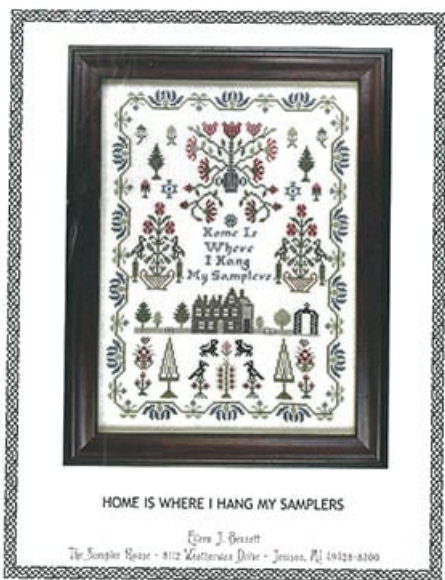

Esquemas Punto de Cruz

Home Is Where I Hang My Samplers

da: The Sampler House

Modello: SCHHOF22-2204

Home Is Where I Hang My Samplers

Precio: € 14.97 (incl. IVA)