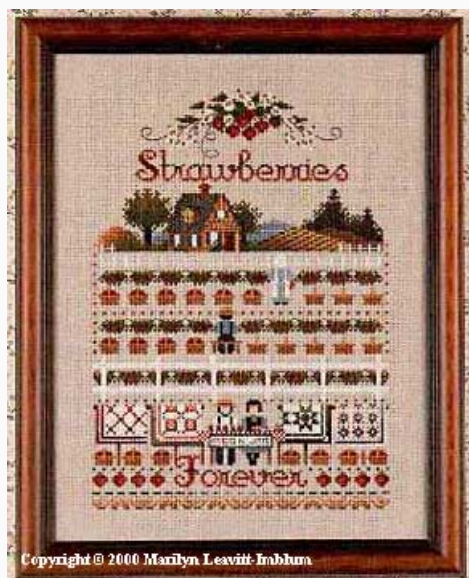

Esquemas Punto de Cruz

Strawberries Forever

da: Told In A Garden

Modello: SCHHOF3952

Strawberries Forever

Precio: € 12.48 (incl. IVA)

Lista dei Materiali: nella pagina successiva è presente la lista dei materiali necessari per la realizzazione.