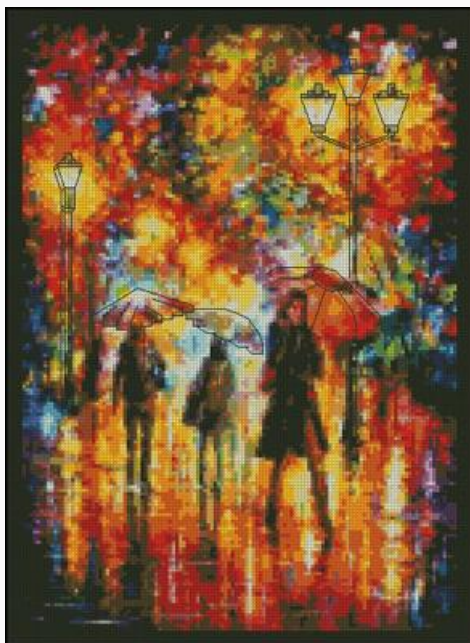

## Umbrella Day (Cross-Stitch & Needlepoint)

da: Paula's Patterns

Modello: SCHHOF13-2007

Umbrella Day (Cross-Stitch & Needlepoint)

**Precio: € 22.46** (incl. IVA)

Esquemas Punto de Cruz