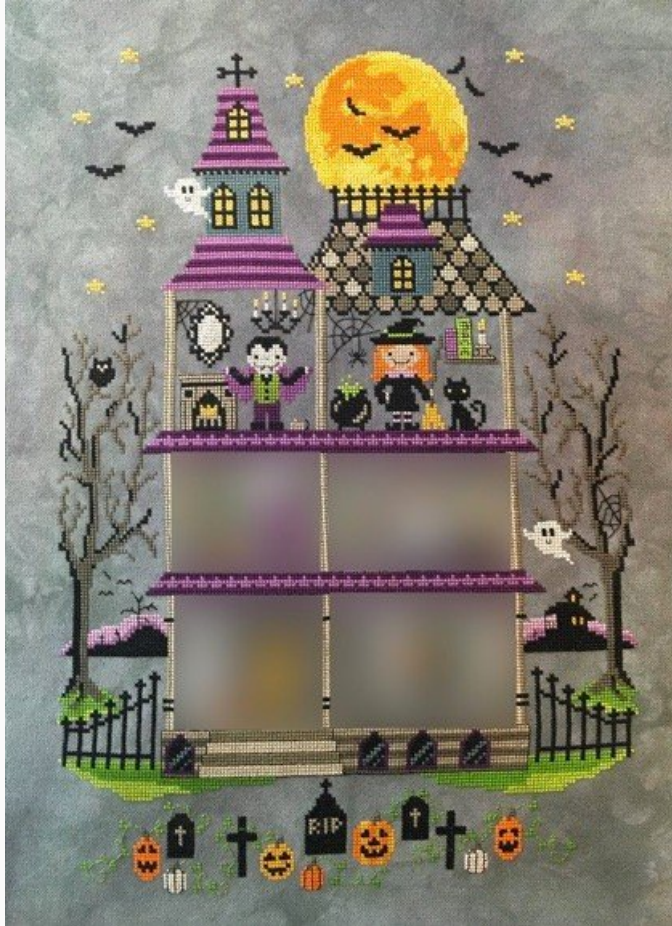

Modello: SCHHOF18-2185

Haunted Mansion - Part 2

Precio: € 2.50 (incl. IVA)

Esquemas Punto de Cruz

Haunted Mansion - Part 3

da: Tiny Modernist Inc

Modello: SCHHOF18-2186

Haunted Mansion - Part 3