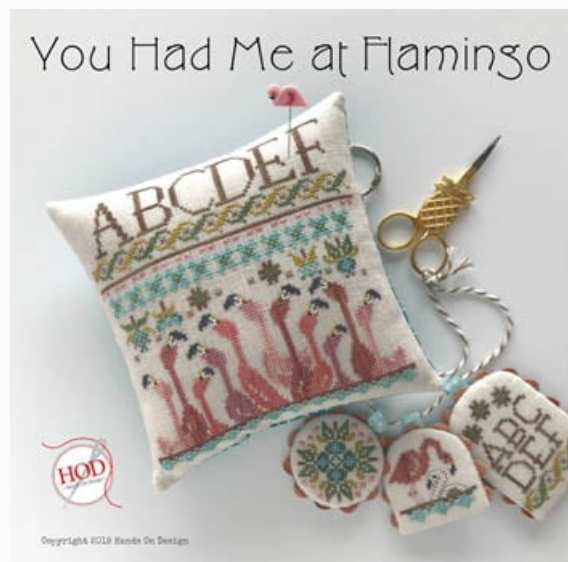

Esquemas Punto de Cruz

Woof Block Party

da: Hands On Design

Modello: SCHHOF19-1784

Woof Block Party

Precio: € 12.48 (incl. IVA)

Esquemas Punto de Cruz

You Had Me At Flamingo

da: Hands On Design

Modello: SCHHOF19-1785

You Had Me At Flamingo

Precio: € 12.48 (incl. IVA)

Esquemas Punto de Cruz

Cackle Lozenges

da: Hands On Design

Modello: SCHHOF19-1984