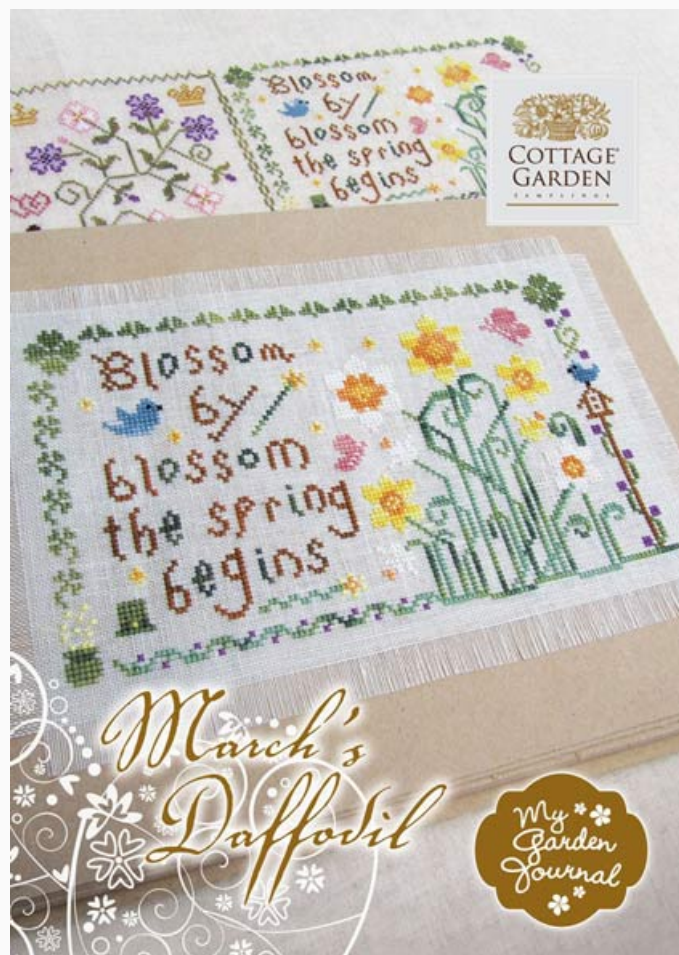

Esquemas Punto de Cruz

March Daffodil

da: Cottage Garden Samplings

Modello: SCHHOF18-1161

March Daffodil

Tercera parte de la serie My Garden Journal series.
Puntos: 125W x 74H

Precio: € 8.73 (incl. IVA)

Lista dei Materiali: nella pagina successiva è presente la lista dei materiali necessari per la realizzazione.