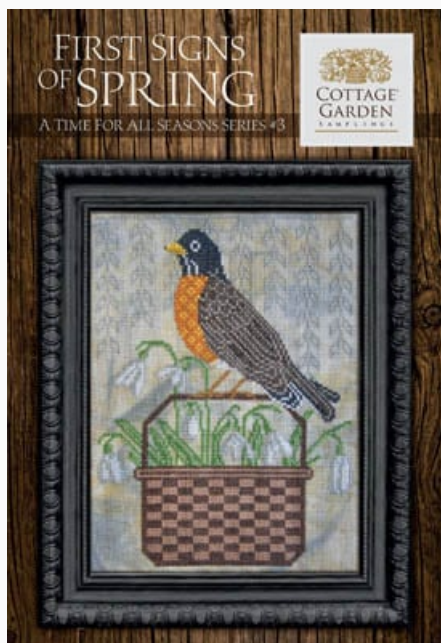

Esquemas Punto de Cruz

Time For All Seasons 3 - FirstSigns Of Spring

da: Cottage Garden Samplings

Modello: SCHHOF21-1286

Time For All Seasons 3 - FirstSigns Of Spring
Puntos: 100w x 130h

Precio: € 11.23 (incl. IVA)