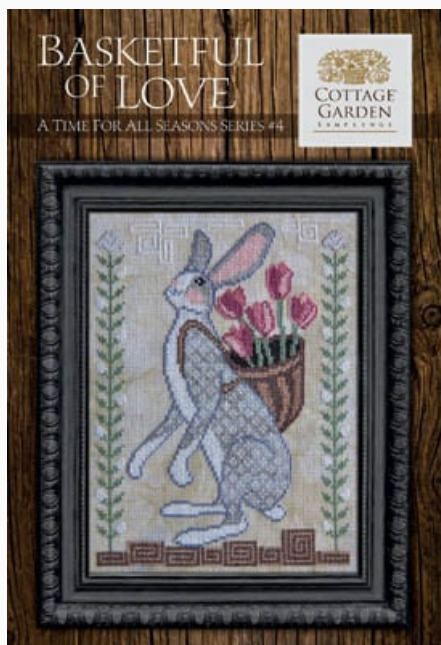

Esquemas Punto de Cruz

Time For All Seasons 3 - FirstSigns Of Spring

da: Cottage Garden Samplings

Modello: SCHHOF21-1286

Time For All Seasons 3 - FirstSigns Of Spring
Puntos: 100w x 130h

Precio: € 11.23 (incl. IVA)

Esquemas Punto de Cruz

Time For All Seasons 4 - Basketful Of Love

da: Cottage Garden Samplings

Modello: SCHHOF21-1551

Time For All Seasons 4 - Basketful Of Love
Puntos: 100w x 130h

Precio: € 11.23 (incl. IVA)