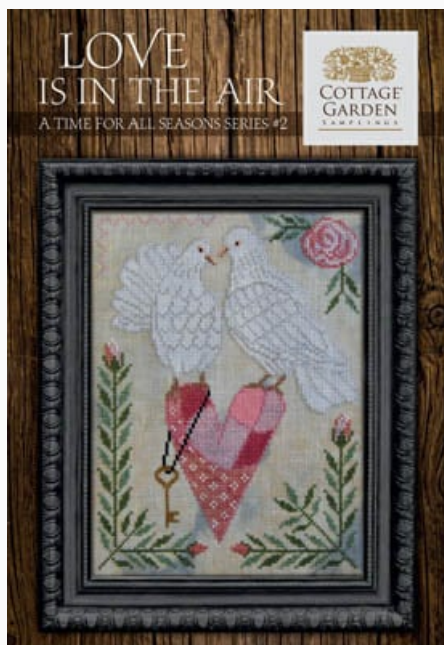

Precio: € 12.48 (incl. IVA)

Esquemas Punto de Cruz

Time For All Seasons 1 - It's Snow Time

da: Cottage Garden Samplings

Modello: SCHHOF21-1045

Time For All Seasons 1 - It's Snow Time
Puntos: 100w x 130h

Precio: € 11.23 (incl. IVA)

Esquemas Punto de Cruz

Time For All Seasons 2 - Love Is In The Air

da: Cottage Garden Samplings

Modello: SCHHOF21-1164

Time For All Seasons 2 - Love Is In The Air
Puntos: 100w x 130h

Precio: € 11.23 (incl. IVA)