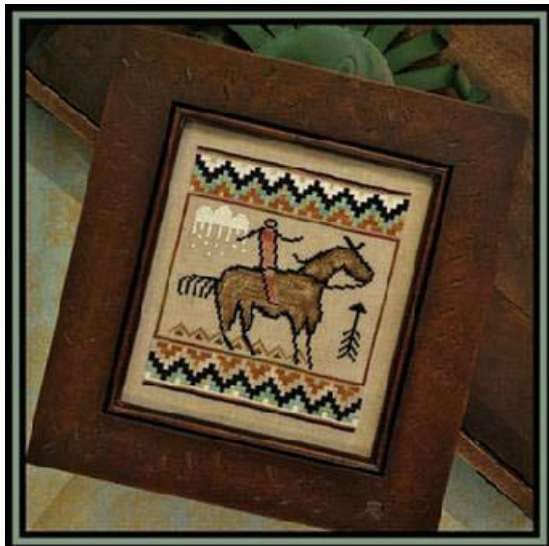

Hands To Work

da: Little House Needleworks

Modello: SCHHOF14-1042

Hands To Work

Precio: € 8.73 (incl. IVA)

Esquemas Punto de Cruz

Tumbleweeds 1-Journey, The

da: Little House Needleworks