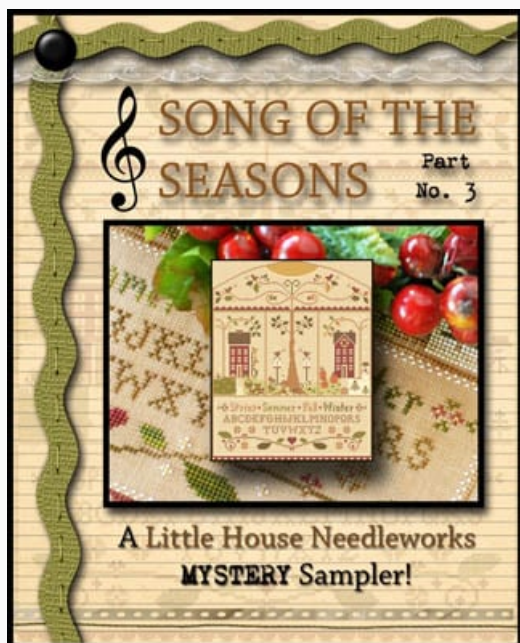

da: Little House Needleworks

Modello: SCHHOF19-2849

Song of the Seasons - Part II

Precio: € 11.85 (incl. IVA)

Esquemas Punto de Cruz

Song of the Seasons - Part III

da: Little House Needleworks

Modello: SCHHOF19-2850