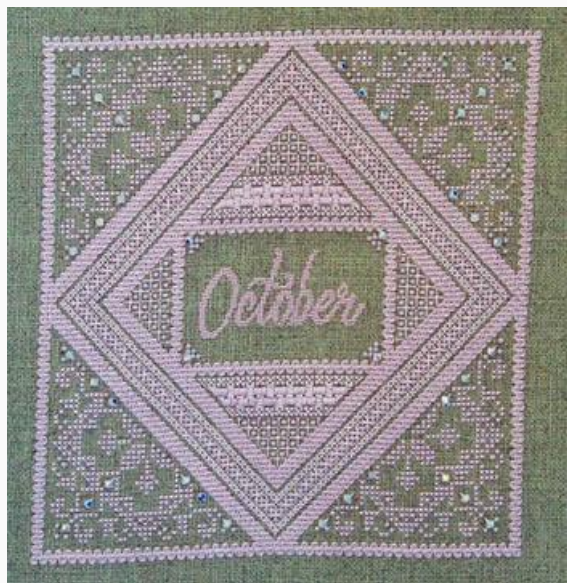

da: Northern Expressions Needlework

Modello: SCHHOF15-1020

November Topaz

Precio: € 12.48 (incl. IVA)

Esquemas Punto de Cruz

October Opal

da: Northern Expressions Needlework

Modello: SCHHOF15-1019