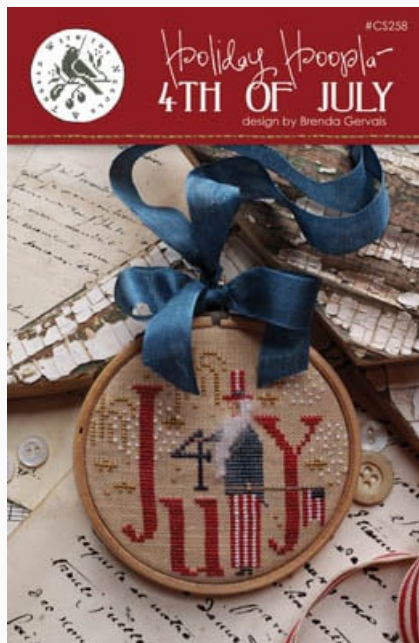

Quaker Sewing Tray

da: With thy Needle & Thread

Modello: SCHHOF19-1344

Quaker Sewing Tray

Precio: € 14.97 (incl. IVA)

Esquemas Punto de Cruz

Holiday Hoopla - 4th Of July

da: With thy Needle & Thread

Modello: SCHHOF19-1929

Holiday Hoopla - 4th Of July

Precio: € 14.97 (incl. IVA)

Esquemas Punto de Cruz

Holiday Hoopla - Halloween

da: With thy Needle & Thread

Modello: SCHHOF19-2184

Holiday Hoopla - Halloween