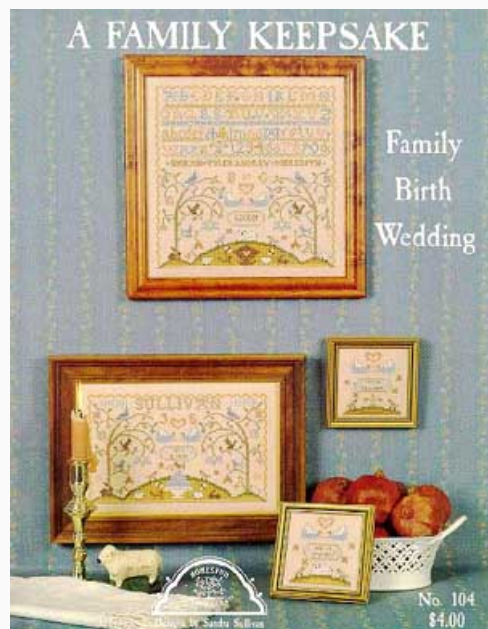

Esquemas Punto de Cruz

Family Keepsake Family, Birth, Wedding

da: Homespun Elegance Ltd

Modello: SCHHOF2182

Family Keepsake Family, Birth, Wedding

Precio: € 4.99 (incl. IVA)