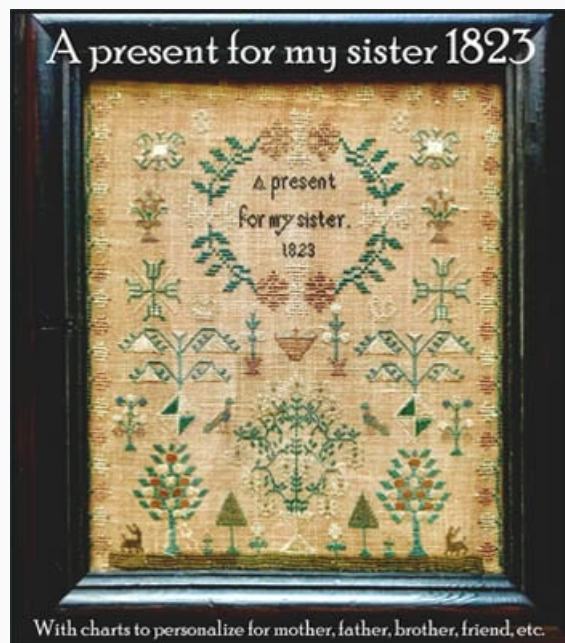

Modello: SCHHOF17-1420

Lucy V Moore

Precio: € 24.96 (incl. IVA)

Esquemas Punto de Cruz

Present For My Sister 1823

da: Needle WorkPress

Modello: SCHHOF18-1491

Present For My Sister 1823