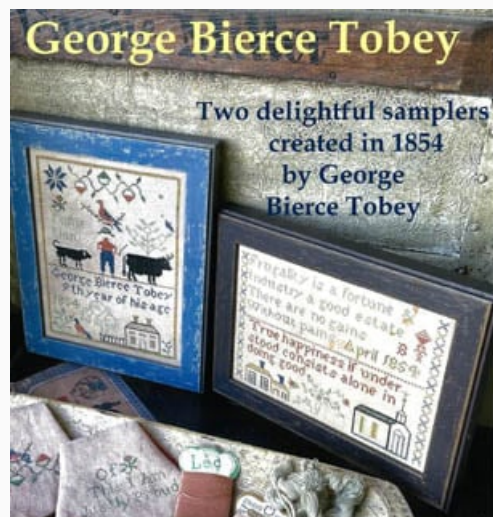

Esquemas Punto de Cruz

George Bierce Tobey

da: Needle WorkPress

Needle Work Press

Modello: LIBHOF22-1385

George Bierce Tobey
Nashville 2022

Precio: € 19.96 (incl. IVA)