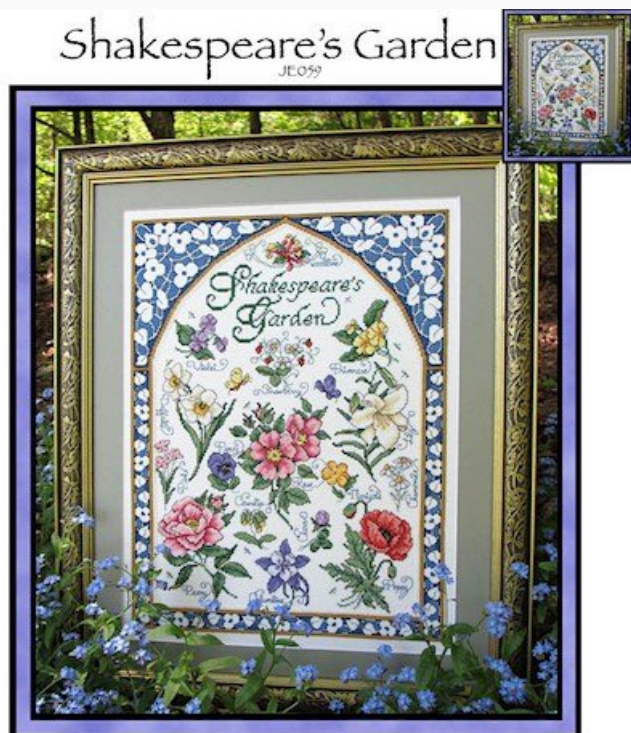

Esquemas Punto de Cruz

Shakespeare's Garden

da: Joan Elliott

Stitch Count: 176w X 232h Finished Design Size on 14 or 28i 1P: 12.5w X 16.5h in. (32w X 42h cm)

Joan Elliott Design
36 7th Avenue #4 Brooklyn New York 11217
email: jelliottdesign@earthlink.net web: joanelliott.wordpress.com