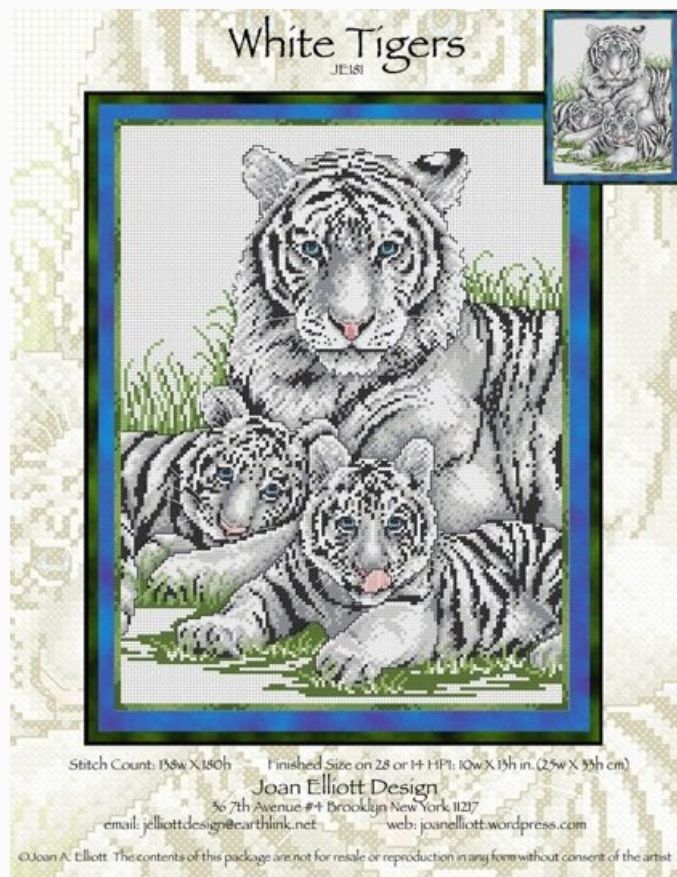

Esquemas Punto de Cruz

White Tigers

da: Joan Elliott

Modello: SCHJEL-JE181

Puntos: 138 x 180

Precio: € 18.32 (incl. IVA)