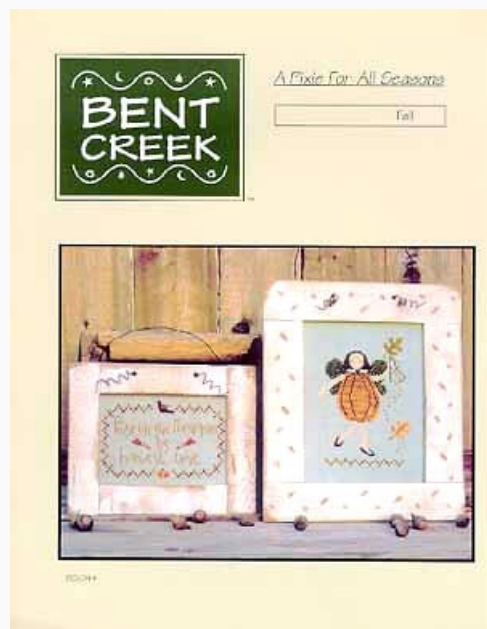

Esquemas Punto de Cruz

Pixie For All Seasons-Fall

da: Bent Creek

Modello: SCHHOF97-1866

Pixie For All Seasons-Fall

Precio: € 3.71 (incl. IVA)