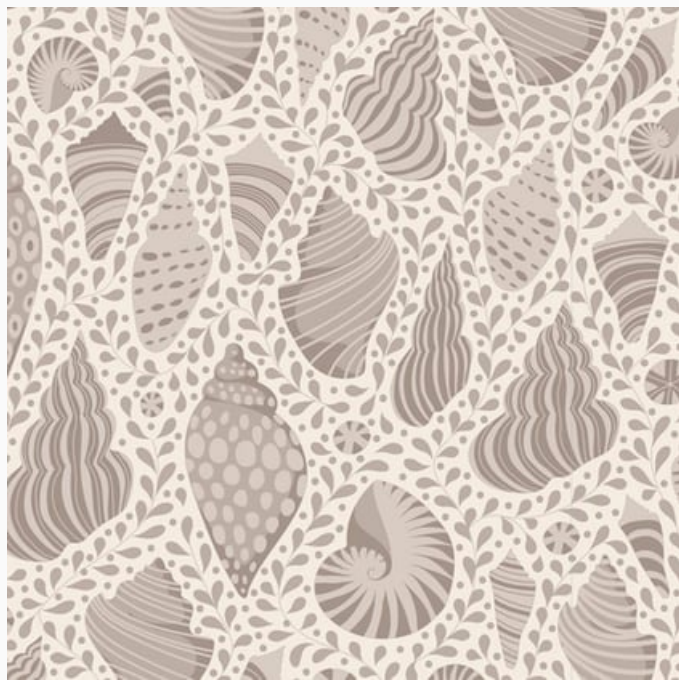

-

» Price is for a cut of about 50 cm. x 55 cm. «

Precio: € 4.73 (incl. IVA)

Tilda

Beach Shells Grey

da: Tone Finnanger

Modello: STOFTILDA-110025

Tilda Cotton Beach