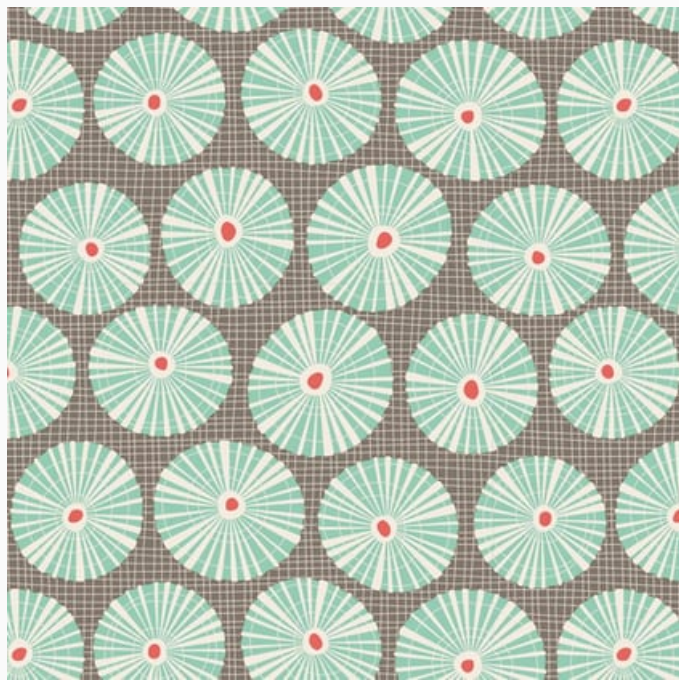

-

» Price is for a cut of about 50 cm. x 55 cm. «

Precio: € 4.73 (incl. IVA)

Tilda

Limpet Shell Grey

da: Tone Finnanger

Modello: STOFTILDA-100328

Tilda Cotton Beach