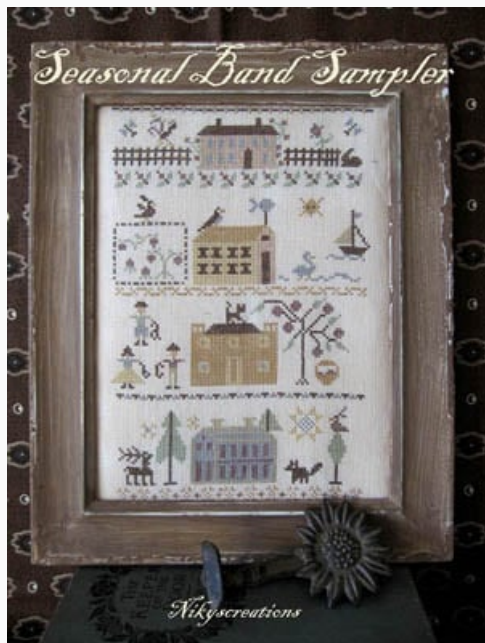

Esquemas Punto de Cruz

Seasonal Band Sampler

da: Nikyscreations

Modello: SCHHOF15-1134

Seasonal Band Sampler

Precio: € 17.47 (incl. IVA)