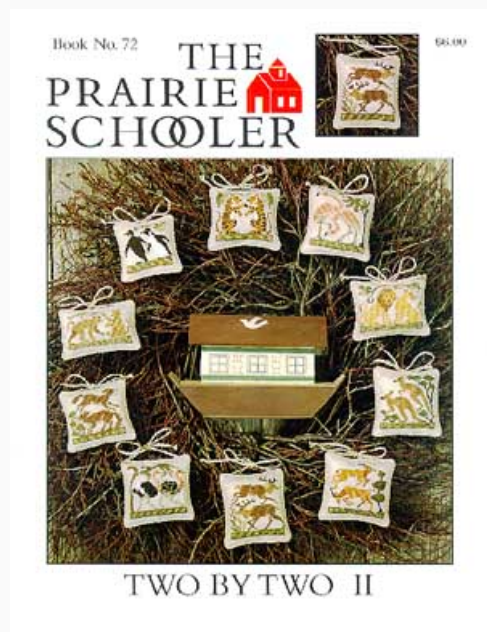

Modello: SCHHOF98-1698

Two By Two

Precio: € 7.49 (incl. IVA)

Esquemas Punto de Cruz

Two By Two II

da: The Prairie Schooler

Modello: SCHHOF98-1699

Two By Two II