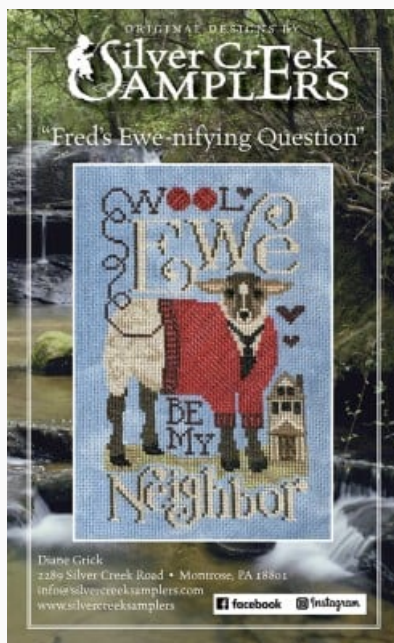

Esquemas Punto de Cruz

Fred's Ewenifying Question

da: Silver Creek Samplers

Modello: SCHHOF22-1513

Fred's Ewenifying Question

Precio: € 16.22 (incl. IVA)