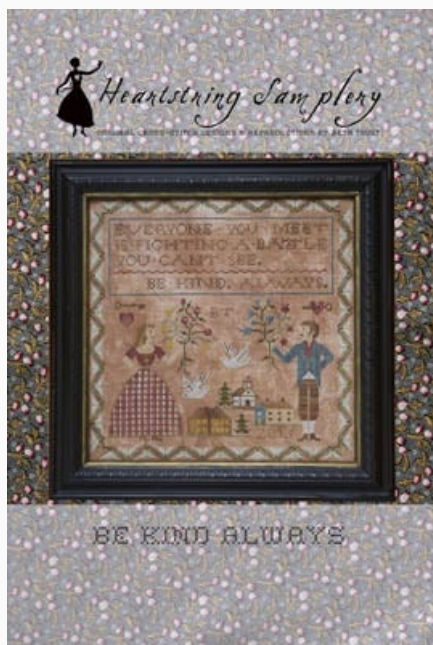

Esquemas Punto de Cruz

Be Kind Always

da: Heartstring Samplery

Modello: SCHHOF17-1107

Be Kind Always

Precio: € 12.48 (incl. IVA)