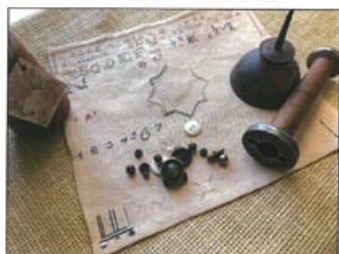

Esquemas Punto de Cruz

Handkerchief Sampler

da: Shakespeare's Peddler

A Handkerchief Sampler

by Shakespeare's Peddler

Modello: SCHHOF21-1057

Handkerchief Sampler

Precio: € 13.73 (incl. IVA)