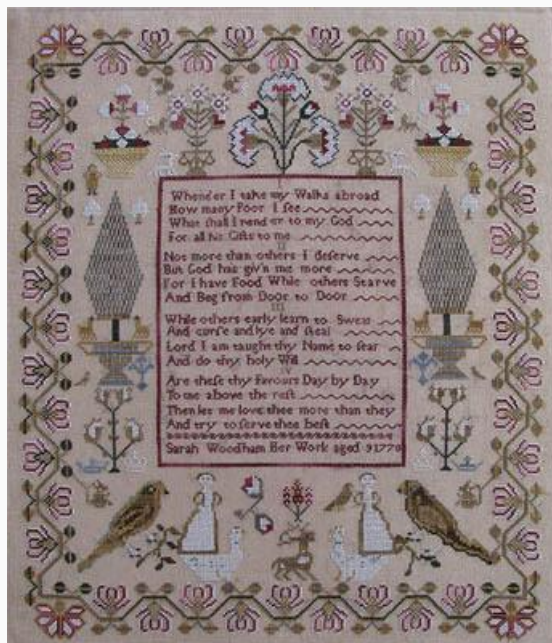

Esquemas Punto de Cruz

Sarah Woodham 1770

da: Shakespeare's Peddler

Modello: SCHHOF09-2296

Sarah Woodham 1770

Precio: € 27.45 (incl. IVA)