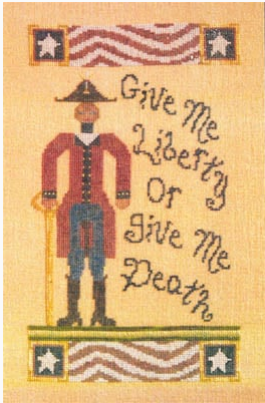

Esquemas Punto de Cruz

Flower And Bird Pincushion

da: Dames Of The Needle

Modello: SCHHOF12-1175

Flower And Bird Pincushion

Precio: € 8.11 (incl. IVA)

Esquemas Punto de Cruz

Yellow House Pincushion

da: Dames Of The Needle

Modello: SCHHOF12-1176

Yellow House Pincushion

Precio: € 8.11 (incl. IVA)

Esquemas Punto de Cruz

Patrick Henry-Give Me Liberty

da: Dames Of The Needle

Modello: SCHHOF12-2036

Patrick Henry-Give Me Liberty

Precio: € 9.36 (incl. IVA)

Esquemas Punto de Cruz

Betsy Ross-Stars & Stripes 1777

da: Dames Of The Needle

Americana Series
Betsy Ross

Dames of the Needle/Paper Mark © 2012
Elizabeth Ann Talbot 404.444.7286
Photography © 2012 Michael McCormick