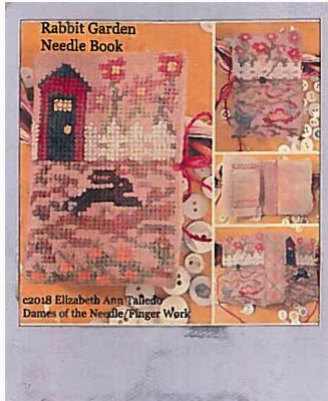

Modello: SCHHOF18-1465

Crown And Beehive Scraps 1

Precio: € 8.11 (incl. IVA)

Esquemas Punto de Cruz

Rabbit Garden Needle Book

da: Dames Of The Needle

Modello: SCHHOF18-1545

Rabbit Garden Needle Book