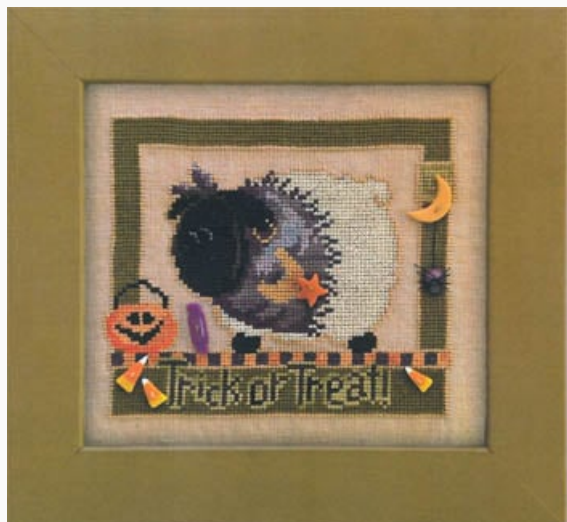

Esquemas Punto de Cruz

Trick Or Treat With Ewe (w/btns)

da: Just Another Button co

Modello: SCHHOF12-2706

Trick Or Treat With Ewe (w/btns)

Precio: € 22.16 (incl. IVA)