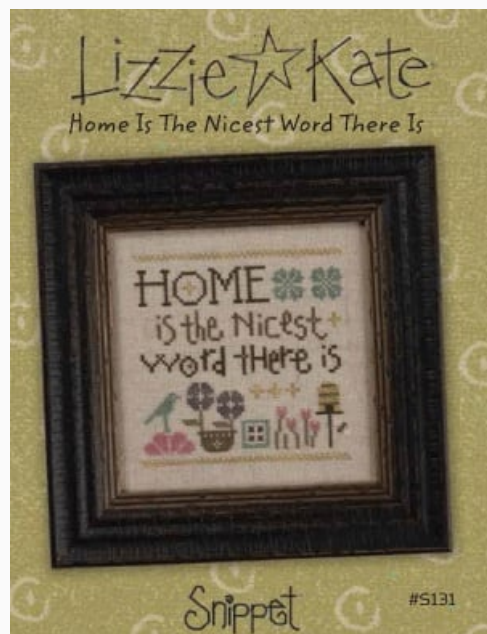

Kit - Kit punto de cruz - Lizzie Kate

Home Is The Nicest Word There Is

da: Lizzie Kate

Modello: SCHHOF17-1074

Puntos 70 x 70.

Precio: € 7.49 (incl. IVA)

Lista dei Materiali: nella pagina successiva è presente la lista dei materiali necessari per la realizzazione.