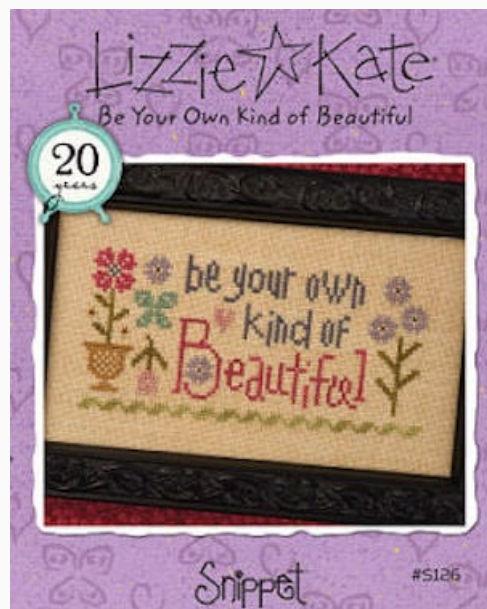

Esquemas Punto de Cruz

Be Your Own Kind of Beautiful

da: Lizzie Kate

Modello: SCHHOF16-1894

Este diseño pequeño y delicado continúa la serie para 2016 con temática de cuidado personal.

Diviértete con este diseño sobre tu verdadera belleza!

Puntos: 89 x 41.

Precio: € 7.49 (incl. IVA)