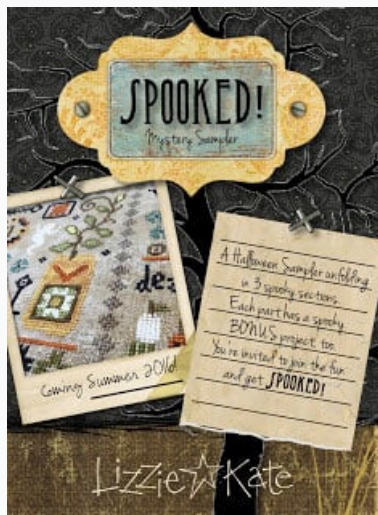

Esquemas Punto de Cruz

Mystery - Spooked! - Embellishment Pack

da: Lizzie Kate

Modello: ACCLZ-MYSTERY-SPOOKED-EB

Mystery - Spooked! - Embellishment Pack

Precio: € 24.41 (incl. IVA)