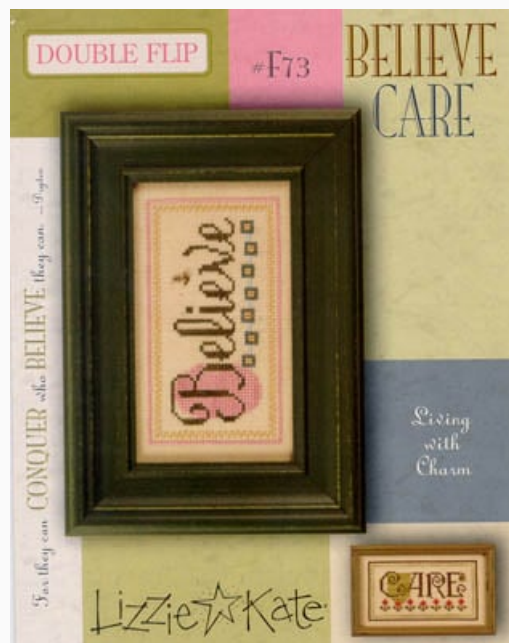

Esquemas Punto de Cruz

Double Flip-Believe/Care

da: Lizzie Kate

Modello: SCHHOF08-1380

Double Flip-Believe/Care

Precio: € 12.48 (incl. IVA)

Lista dei Materiali: nella pagina successiva è presente la lista dei materiali necessari per la realizzazione.