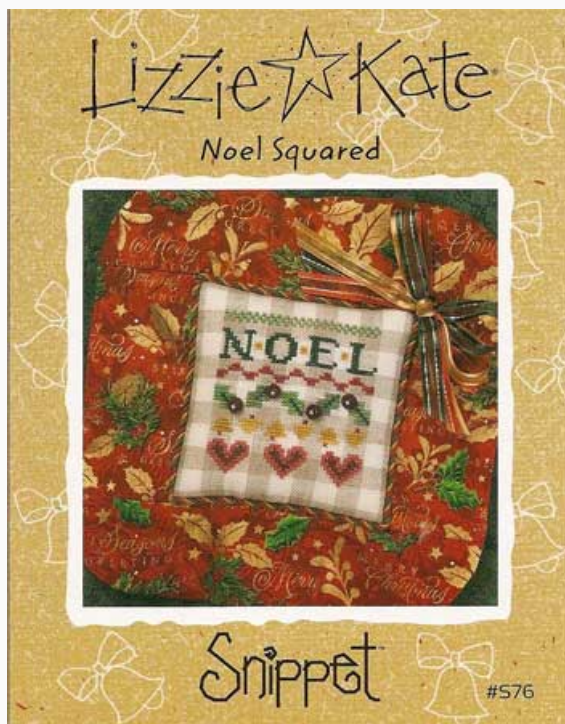

Esquemas Punto de Cruz

Noel Squared

da: Lizzie Kate

Modello: SCHHOF07-2883

Noel Squared

Precio: € 3.62 (incl. IVA)

Lista dei Materiali: nella pagina successiva è presente la lista dei materiali necessari per la realizzazione.