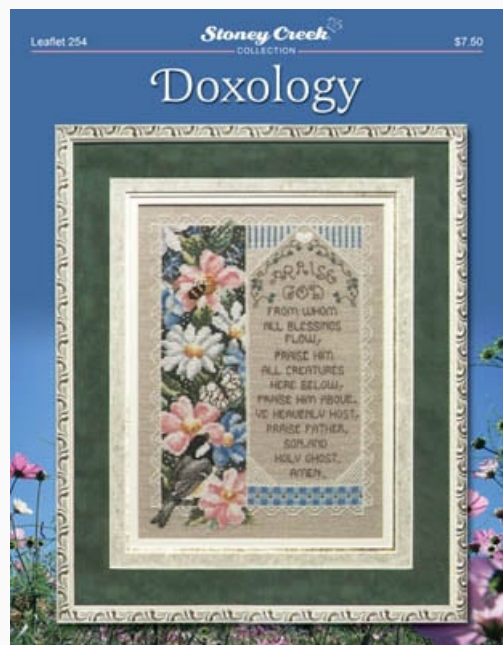

Esquemas Punto de Cruz

Doxology

da: Stoney Creek Collection

Modello: SCHHOF13-1944

Doxology

Precio: € 9.36 (incl. IVA)