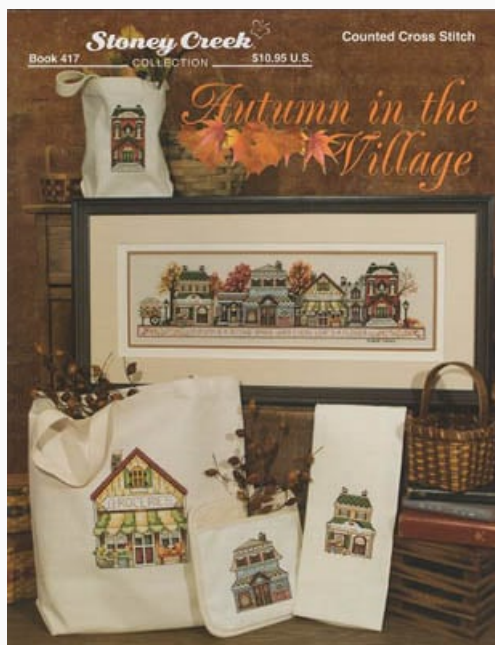

Modello: SCHHOF10-1426

Stand Ups-Sweet Dreams

Precio: € 6.19 (incl. IVA)

Esquemas Punto de Cruz

Autumn In The Village

da: Stoney Creek Collection

Modello: SCHHOF10-1227

Autumn In The Village