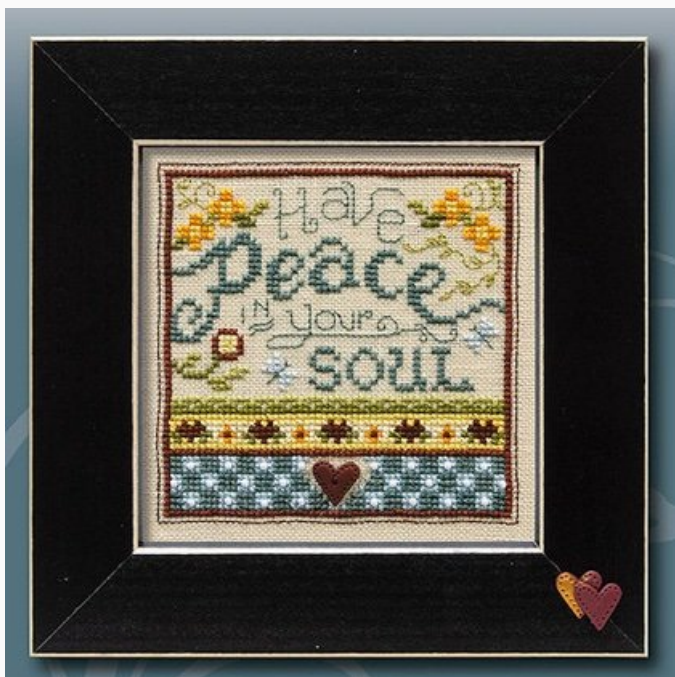

Esquemas Punto de Cruz

Pattern of the Month (February 2019) - Have Peace In Your Soul

da: Stoney Creek Collection

Modello: SCHSTO-PM1404

Precio: € 4.99 (incl. IVA)