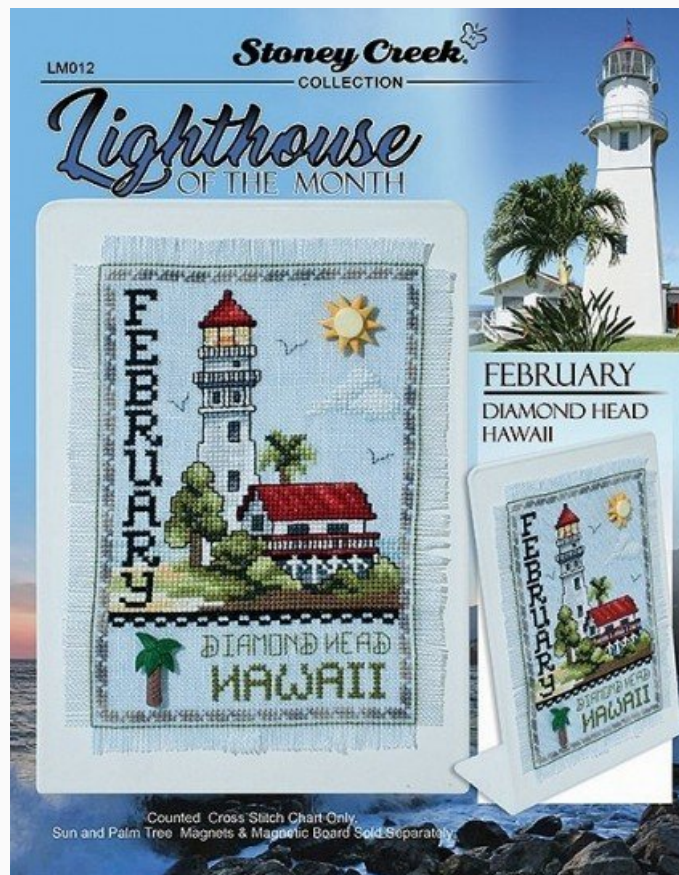

Esquemas Punto de Cruz

Lighthouse Of The Month - February

da: Stoney Creek Collection

Modello: SCHHOF18-1456

Lighthouse Of The Month - February
Puntos: 62w x 92h

Precio: € 7.44 (incl. IVA)