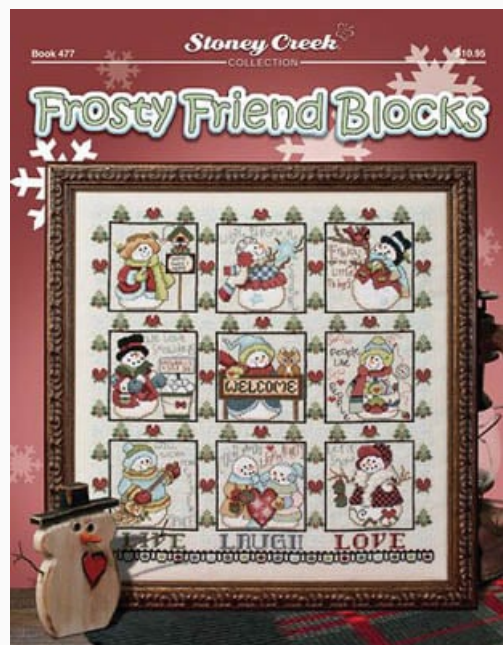

Flowers For Every Season

da: Stoney Creek Collection

Modello: SCHHOF14-1534

Flowers For Every Season

Precio: € 13.66 (incl. IVA)

Esquemas Punto de Cruz

Frosty Friend Blocks

da: Stoney Creek Collection