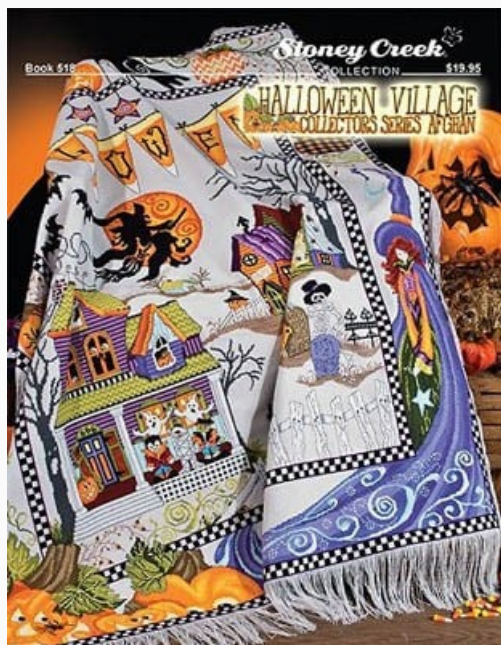

da: Stoney Creek Collection

Modello: SCHHOF18-1006

Christmas Village Collectors'Series Afghan

Precio: € 24.91 (incl. IVA)

Esquemas Punto de Cruz

Halloween Village Collectors Series Afghan

da: Stoney Creek Collection