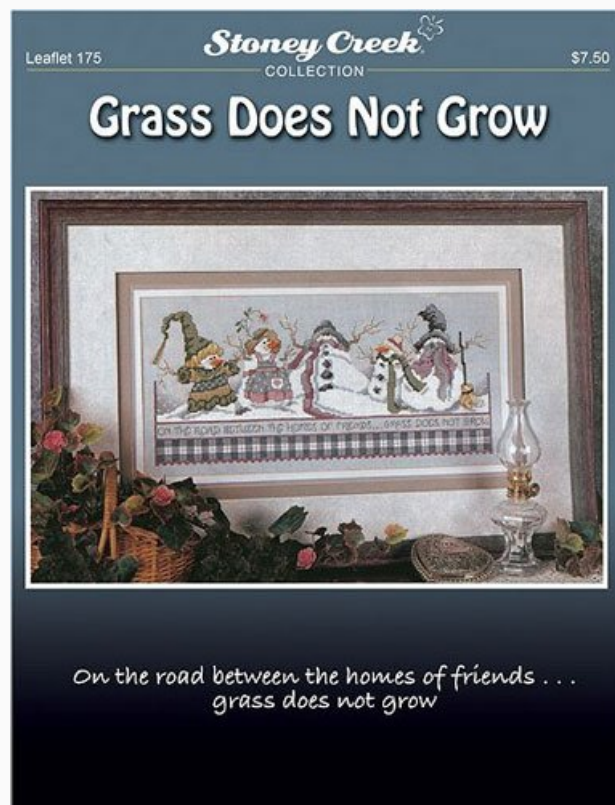

Snowmen for all Seasons

da: Stoney Creek Collection

Modello: SCHHOF11-2157

Snowmen for all Seasons
4 esquemas

Precio: € 9.36 (incl. IVA)

Esquemas Punto de Cruz

Grass Does Not Grow

da: Stoney Creek Collection