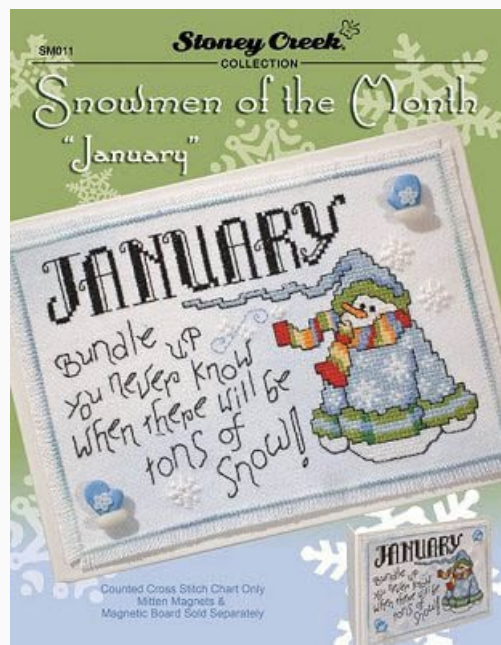

Modello: SCHHOF13-1066

Party Clown, The

Precio: € 9.36 (incl. IVA)

Esquemas Punto de Cruz

Snowmen Of The Month-January

da: Stoney Creek Collection

Modello: SCHHOF13-1065

Snowmen Of The Month-January