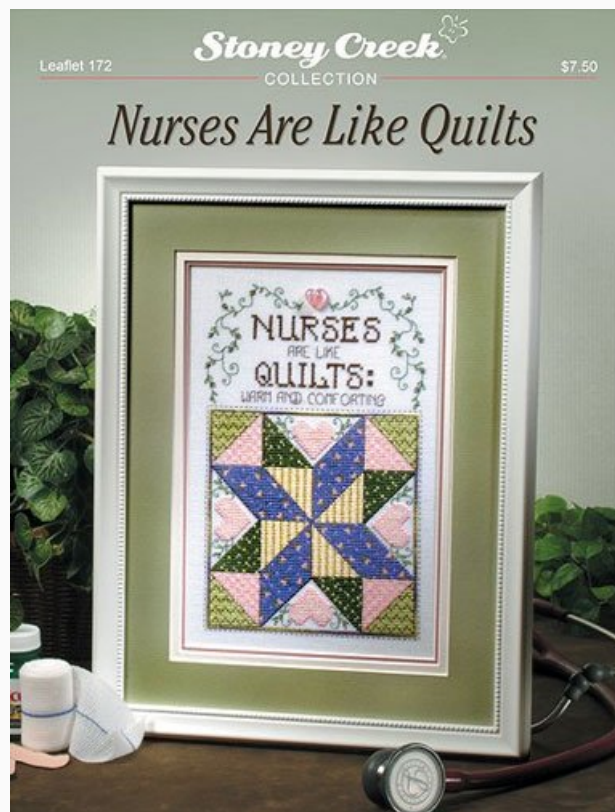

Esquemas Punto de Cruz

Nurses Are Like Quilts

da: Stoney Creek Collection

Modello: SCHHOF11-2156

Nurses Are Like Quilts

Precio: € 9.36 (incl. IVA)