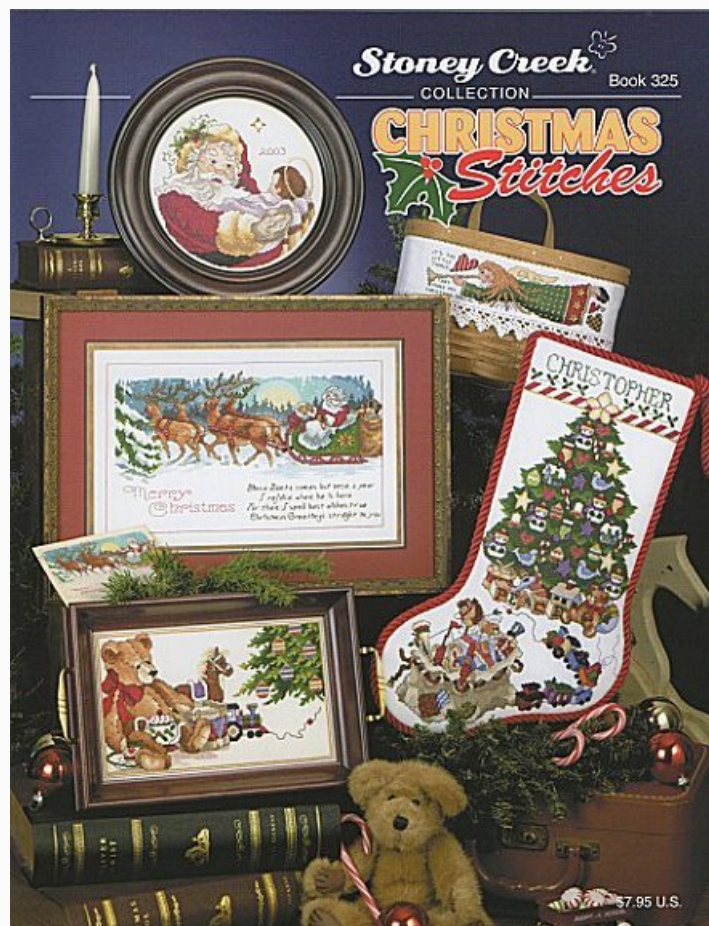

Esquemas Punto de Cruz

Christmas Stitches

da: Stoney Creek Collection

Modello: SCHSTO-BK325

Puntos 104 x 102 (Santa Christmas Plate 2003), 137 x 234 (Toys of Christmas Stocking), 137 x 81 (Christmas Tea & Toys), 126 x 31 (The Little Things), 168 103 (Santa & Sleigh Antique Postcard)