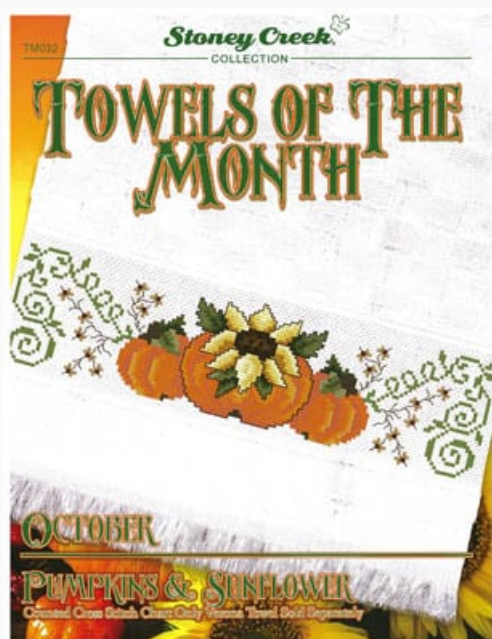

da: Stoney Creek Collection

Modello: SCHHOF20-2853

Towels Of The Month - October Pumpkins & Sunflower (TM032)

Puntos: 140w x 35h

Precio: € 7.44 (incl. IVA)

Esquemas Punto de Cruz

Very Merry Tricycle

da: Stoney Creek Collection