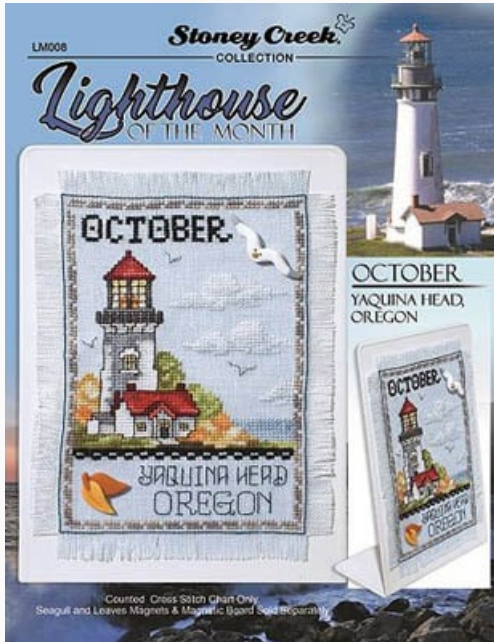

Esquemas Punto de Cruz

Lighthouse Of The Month - October

da: Stoney Creek Collection

Modello: SCHHOF17-2198

Lighthouse Of The Month - October
Puntos: 62w x 92h

Precio: € 7.44 (incl. IVA)