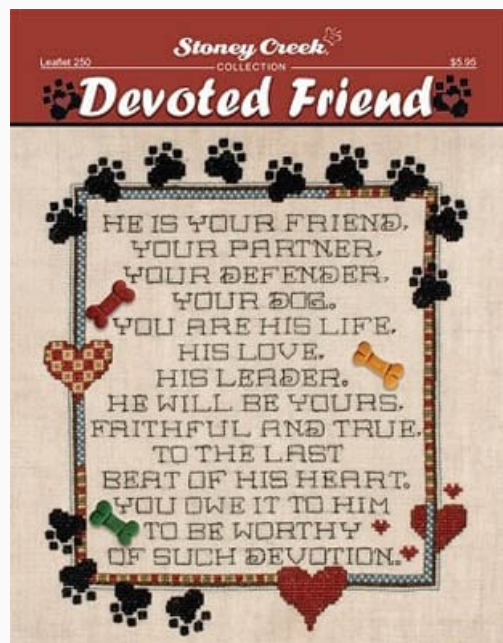

da: Stoney Creek Collection

Modello: SCHHOF13-1728

Birds Of The Month-May (Eastern Bluebird)

Precio: € 7.44 (incl. IVA)

Esquemas Punto de Cruz

Devoted Friend

da: Stoney Creek Collection

Modello: SCHHOF13-1726