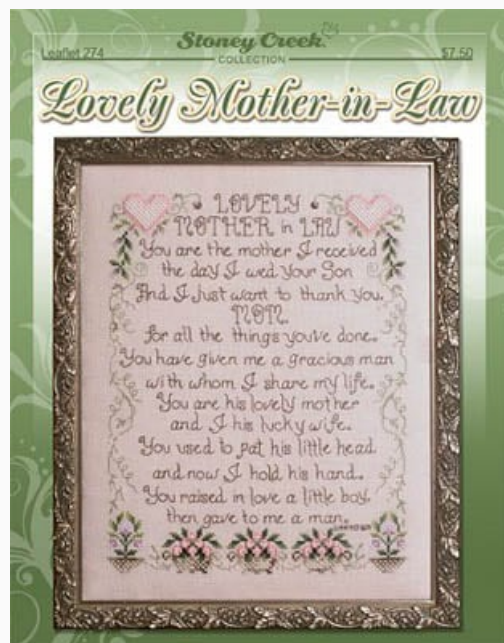

Lovely Mother In Law

da: Stoney Creek Collection

Modello: SCHHOF14-1761

Lovely Mother In Law

Precio: € 9.36 (incl. IVA)

Esquemas Punto de Cruz

Quote Of The Month-June

da: Stoney Creek Collection