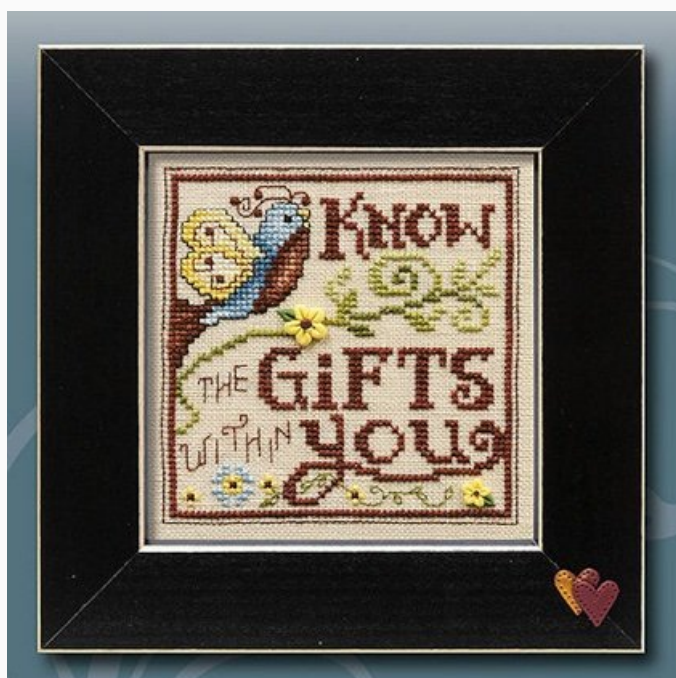

Esquemas Punto de Cruz

Pattern of the Month (January 2019) - Know The Gifts Within You

da: Stoney Creek Collection

Modello: SCHSTO-PM1403

Precio: € 4.99 (incl. IVA)