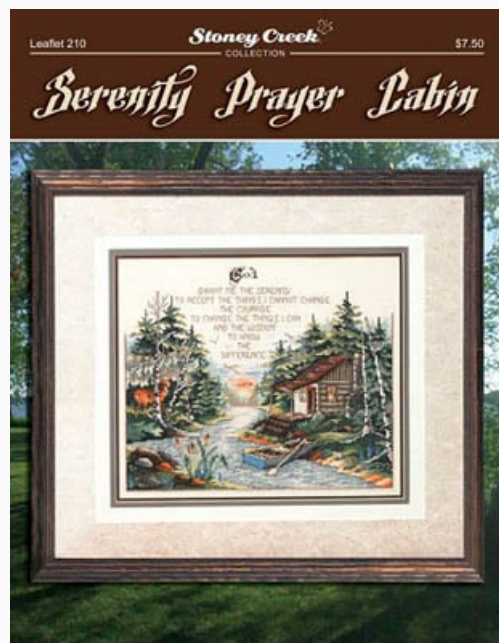

Esquemas Punto de Cruz

Serenity Prayer Cabin

da: Stoney Creek Collection

Modello: SCHHOF12-1587

Serenity Prayer Cabin

Precio: € 9.36 (incl. IVA)