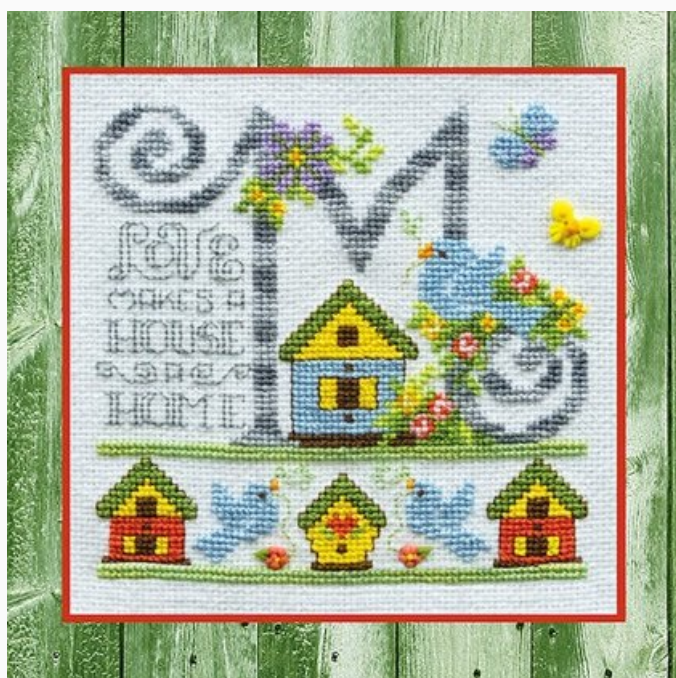

Esquemas Punto de Cruz

Pattern of the Month (February 2020) - Spring Home Banner "M"

da: Stoney Creek Collection

Modello: SCHSTO-PM1703

Puntos 77 x 77

Precio: € 5.00 (incl. IVA)