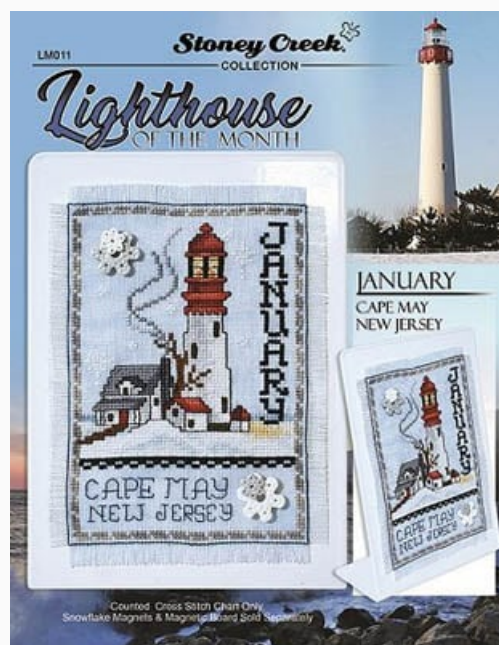

da: Stoney Creek Collection

Modello: SCHHOF18-1006

Christmas Village Collectors'Series Afghan

Precio: € 24.91 (incl. IVA)

Esquemas Punto de Cruz

Halloween Village Collectors Series Afghan

da: Stoney Creek Collection

Modello: SCHHOF18-1139

Halloween Village Collectors Series Afghan
Puntos: 446w x 530h

Precio: € 24.91 (incl. IVA)

Esquemas Punto de Cruz

Lighthouse Of The Month - January

da: Stoney Creek Collection

Modello: SCHHOF18-1229