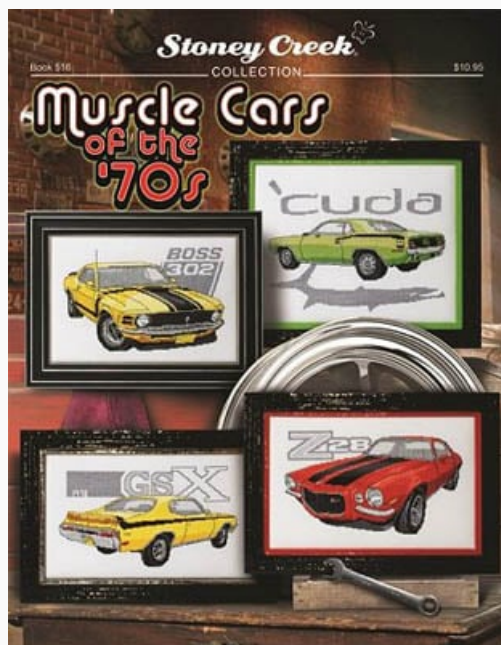

Esquemas Punto de Cruz

Muscle Cars Of The 70s

da: Stoney Creek Collection

Modello: SCHHOF18-1005

Muscle Cars Of The 70s

Precio: € 13.68 (incl. IVA)