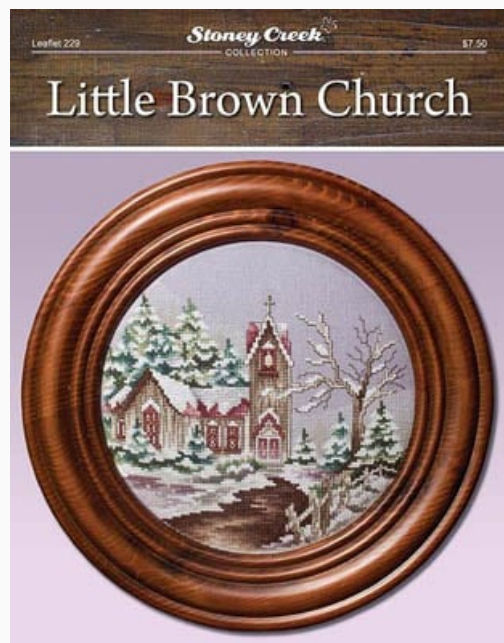

Snowmen Of The Month-September

Precio: € 7.44 (incl. IVA)

Esquemas Punto de Cruz

Little Brown Church

da: Stoney Creek Collection

Modello: SCHHOF12-2708

Little Brown Church

Precio: € 9.36 (incl. IVA)