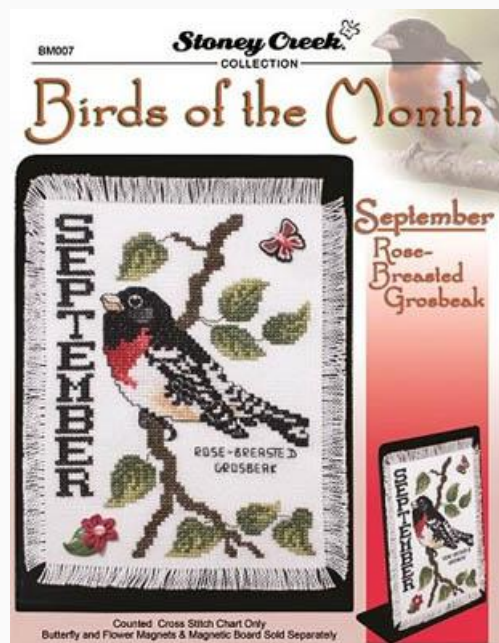

Esquemas Punto de Cruz

Bird Of The Month-Sept (Rose Breasted Grosbeak)

da: Stoney Creek Collection

Modello: SCHHOF13-2497

Bird Of The Month-Sept (Rose Breasted Grosbeak)

Precio: € 7.44 (incl. IVA)