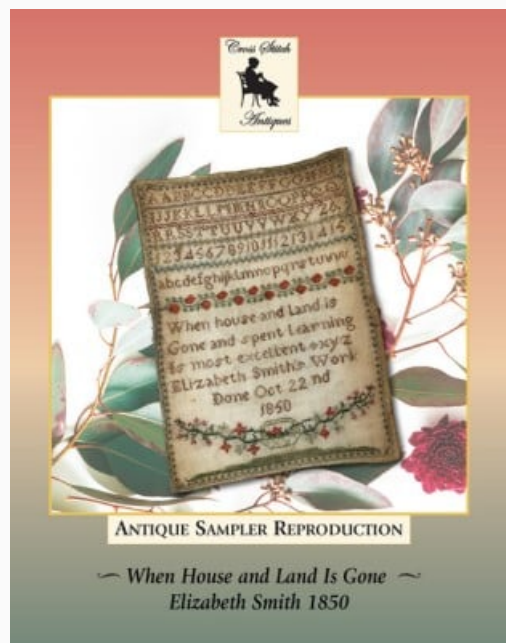

Esquemas Punto de Cruz

When House And Land Is Gone, Elizabeth Smith 1850

da: Cross Stitch Antiques

Modello: SCHHOF22-2349

When House And Land Is Gone, Elizabeth Smith 1850

Precio: € 24.96 (incl. IVA)