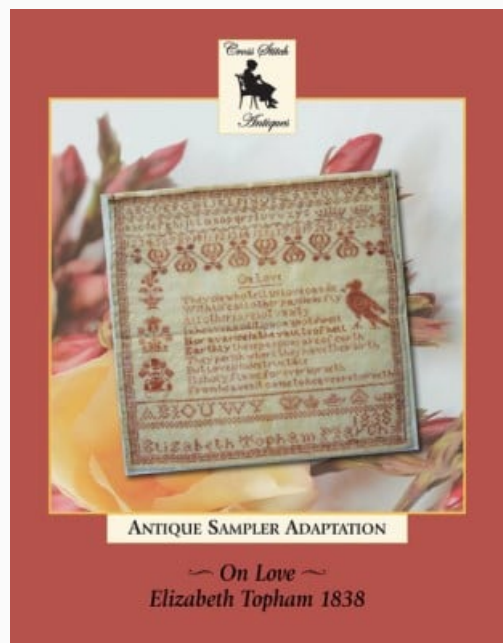

Esquemas Punto de Cruz

On Love, Elizabeth Topham 1838

da: Cross Stitch Antiques

Modello: SCHHOF22-2350

On Love, Elizabeth Topham 1838

Precio: € 29.95 (incl. IVA)