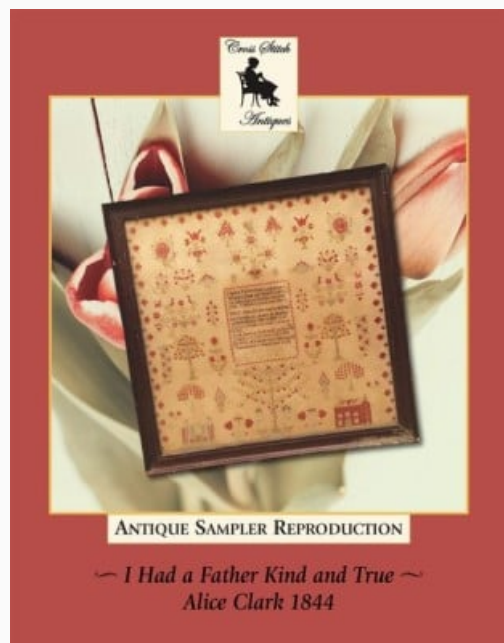

Esquemas Punto de Cruz

I Had A Father Kind And True

da: Cross Stitch Antiques

Modello: SCHHOF22-1363

I Had A Father Kind And True

Puntos: 491w x 486h

Nashville 2022

Precio: € 32.44 (incl. IVA)