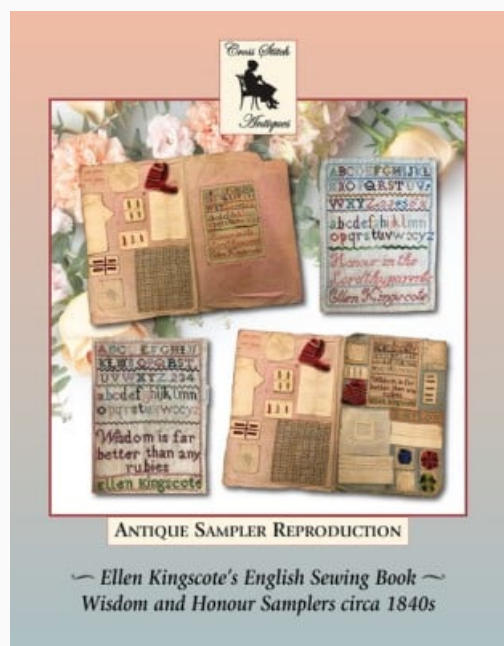

Esquemas Punto de Cruz

Ellen Kingscote's English Sewing Book Samplers circa 1840

da: Cross Stitch Antiques

Modello: SCHHOF22-2348

Ellen Kingscote's English Sewing Book Samplers circa 1840

Precio: € 27.45 (incl. IVA)