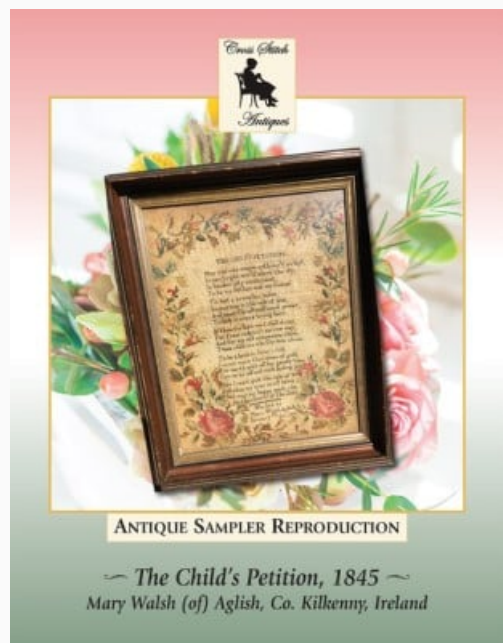

Esquemas Punto de Cruz

Child's Petition, 1845

da: Cross Stitch Antiques

Modello: SCHHOF21-2651

Child's Petition, 1845

Precio: € 32.44 (incl. IVA)