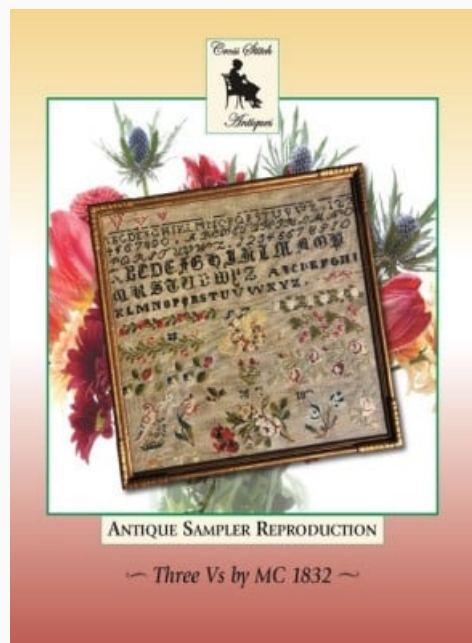

Esquemas Punto de Cruz

Three Vs By MC 1832

da: Cross Stitch Antiques

Modello: SCHHOF21-2465

Three Vs By MC 1832

Precio: € 27.45 (incl. IVA)