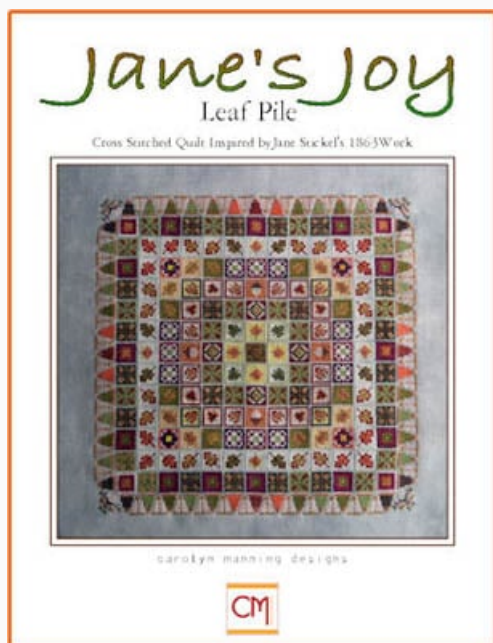

Esquemas Punto de Cruz

Leaf Pile (Jane's Joy Collection)

da: CM Designs

Modello: SCHHOF17-1858

Leaf Pile (Jane's Joy Collection)
Puntos: 179w x 179h

Precio: € 17.47 (incl. IVA)