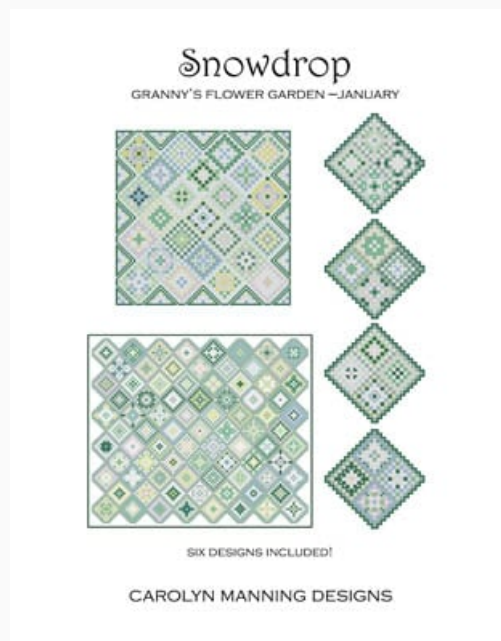

Esquemas Punto de Cruz

Snowdrop - Granny's Garden January

da: CM Designs

Modello: SCHHOF20-1259

Snowdrop - Granny's Garden January

Precio: € 14.97 (incl. IVA)