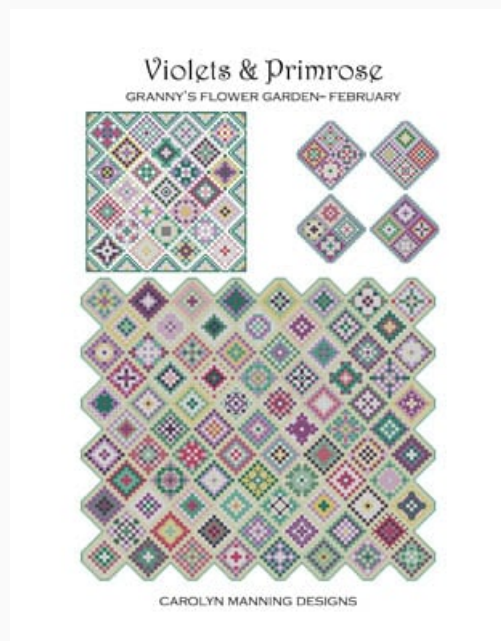

Esquemas Punto de Cruz

Violets & Primrose - Granny'sGarden February

da: CM Designs

Modello: SCHHOF20-1260

Violets & Primrose - Granny'sGarden February

Precio: € 14.97 (incl. IVA)