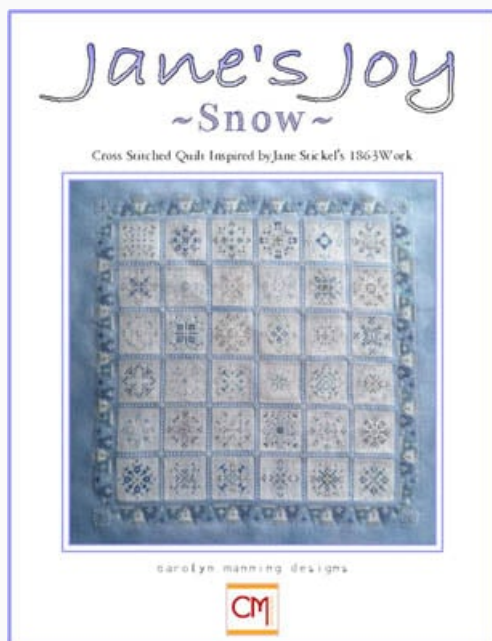

Esquemas Punto de Cruz

Snow (Jane`s Joy Collection)

da: CM Designs

Modello: SCHHOF16-2345

Snow (Jane`s Joy Collection)

Precio: € 17.47 (incl. IVA)