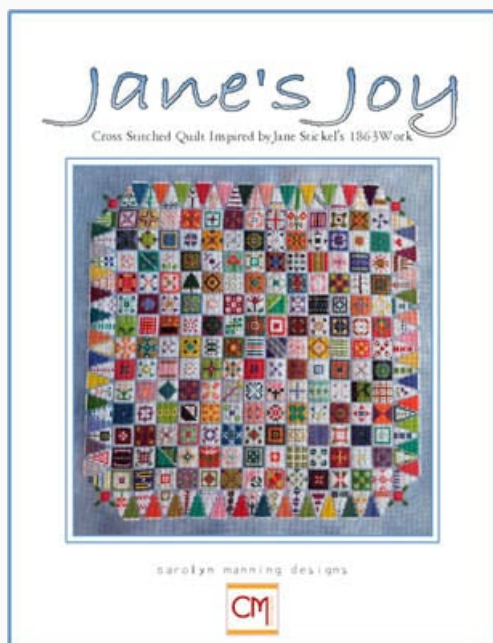

Crazy Quilting, March Cross Stitch Block

da: CM Designs

Modello: SCHHOF16-1212

Crazy Quilting, March Cross Stitch Block

Precio: € 10.61 (incl. IVA)

Esquemas Punto de Cruz

Jane`s Joy

da: CM Designs