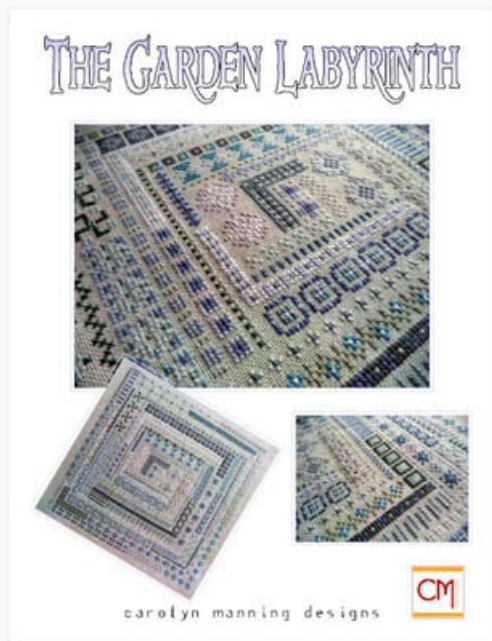

Esquemas Punto de Cruz

Garden Labyrinth, The (Winter)

da: CM Designs

Modello: SCHHOF16-2084

Garden Labyrinth, The (Winter)

Precio: € 12.48 (incl. IVA)