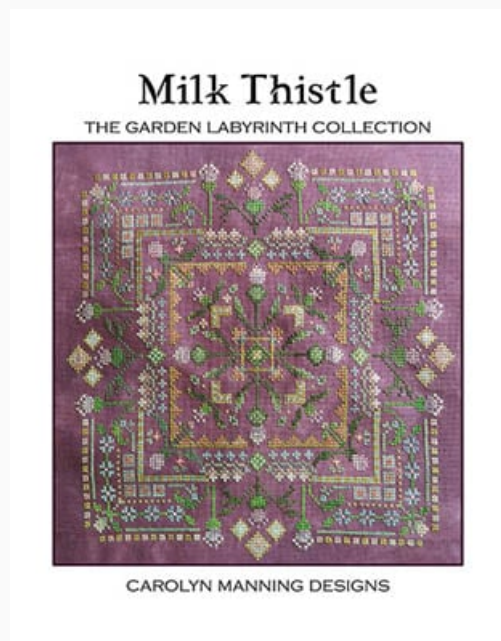

Esquemas Punto de Cruz

Milk Thistle

da: CM Designs

Modello: SCHHOF19-1999

Milk Thistle
Puntos: 131w x 131h

Precio: € 16.22 (incl. IVA)