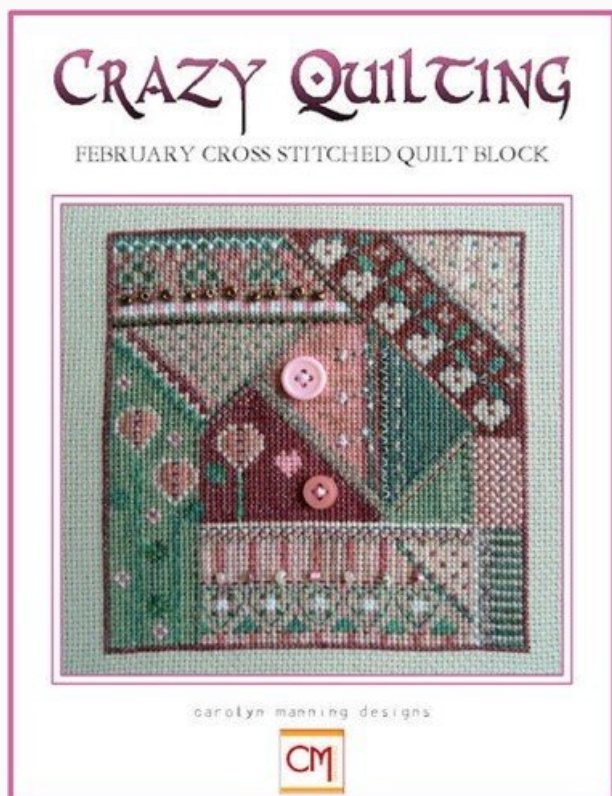

Esquemas Punto de Cruz

Crazy Quilting, February CrossStitch Block

da: CM Designs

Modello: SCHHOF16-1075

Crazy Quilting, February CrossStitch Block

Precio: € 10.61 (incl. IVA)