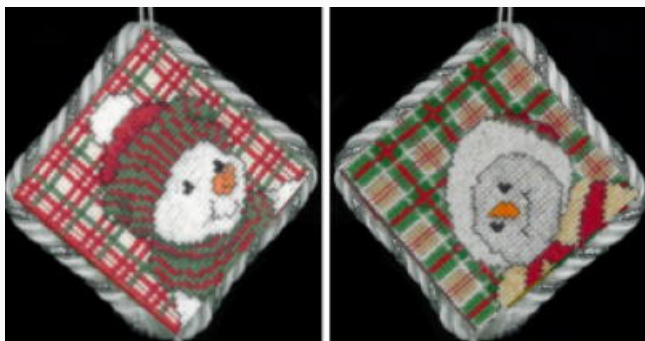

Esquemas Punto de Cruz

Snow Pair Ornaments

da: X's And Oh's

Modello: SCHHOF19-2675

Snow Pair Ornaments

Precio: € 14.97 (incl. IVA)