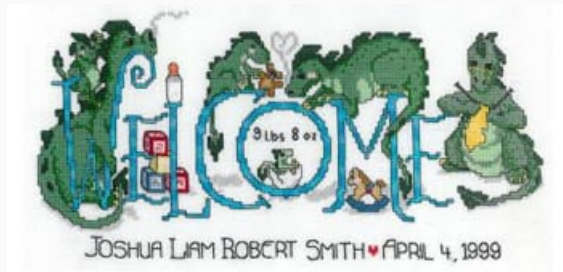

Esquemas Punto de Cruz

Dragon Welcome (Birth Announcement)

da: X's And Oh's

Modello: SCHHOF15-2504

Dragon Welcome (Birth Announcement)

Precio: € 14.97 (incl. IVA)