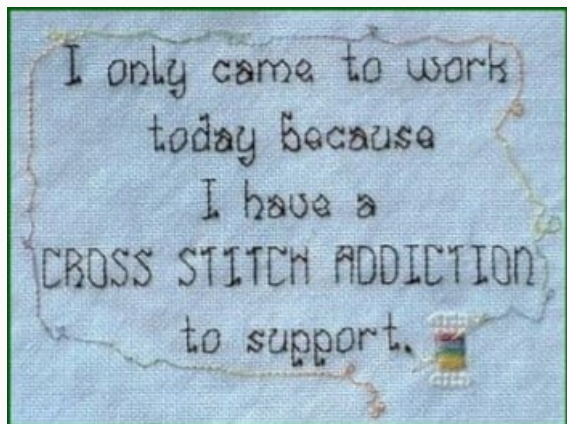

Esquemas Punto de Cruz

Cross Stitch Addiction

da: X's And Oh's

Modello: SCHHOF22-2107

Cross Stitch Addiction

Precio: € 8.73 (incl. IVA)