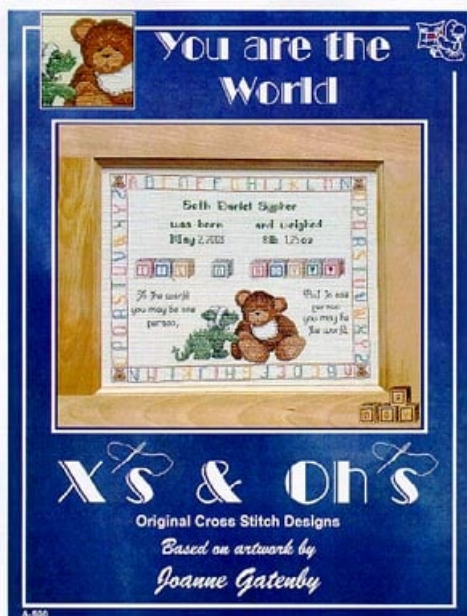

Esquemas Punto de Cruz

You Are The World

da: X's And Oh's

Modello: SCHHOF03-3010

You Are The World

Precio: € 14.97 (incl. IVA)