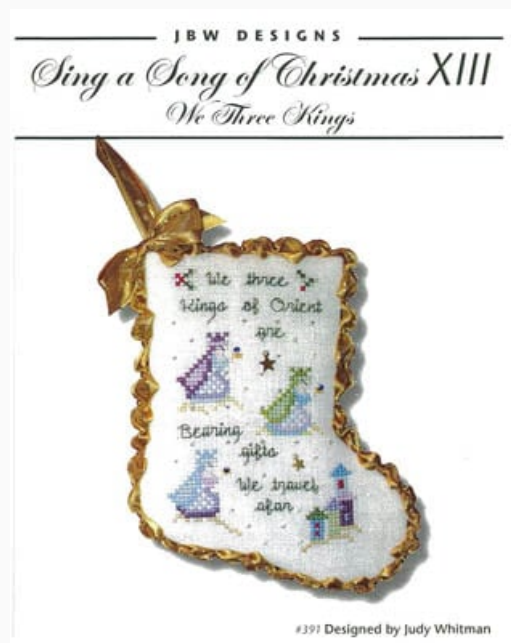

Esquemas Punto de Cruz

Sing A Song Of Christmas XIII- We Three Kings

da: JBW Designs

Modello: SCHHOF20-2654

Sing A Song Of Christmas XIII- We Three Kings

Precio: € 12.48 (incl. IVA)