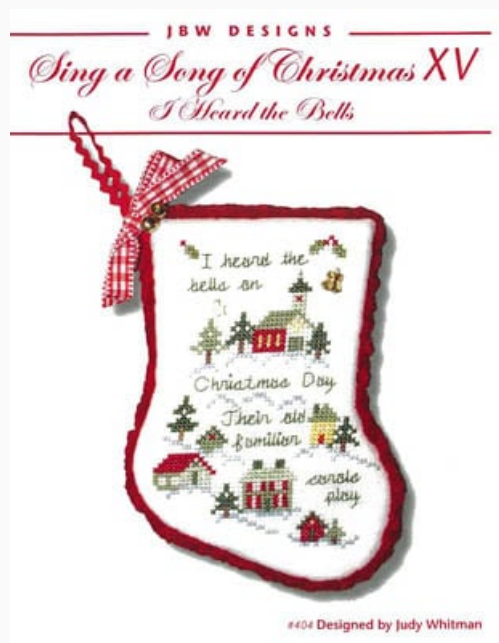

Esquemas Punto de Cruz

Sing A Song Of Christmas XV - I Heard The Bells

da: JBW Designs

Modello: SCHHOF21-1926

Sing A Song Of Christmas XV -I Heard The Bells

Precio: € 12.48 (incl. IVA)