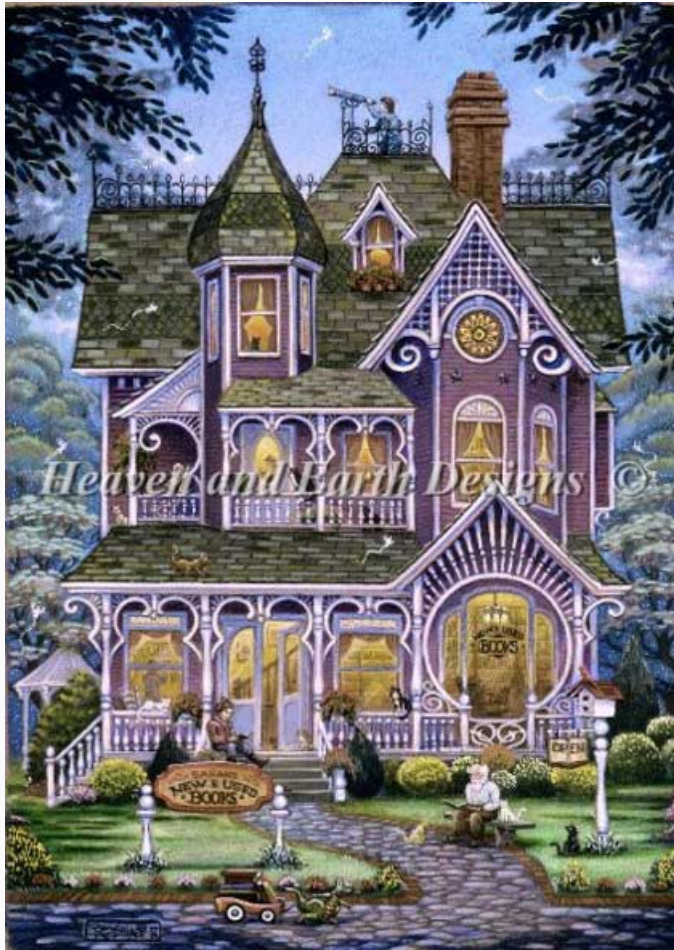

Esquemas Punto de Cruz

Village Bookstore

da: Heaven and Earth Designs

Modello: SCHHAE-HOF13-2111

Village Bookstore
Designed by Randal Spangler ©

Precio: € 26.20 (incl. IVA)