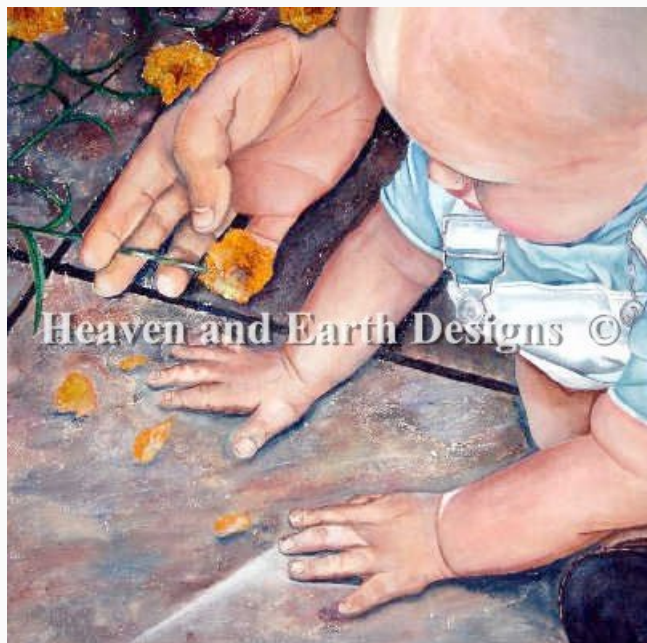

Esquemas Punto de Cruz

Kaleb and Daddy

da: Heaven and Earth Designs

Modello: SCHHAE-LEEN5691

Kaleb and Daddy
Designed by Wendy Kathleen©

Precio: € 13.38 (incl. IVA)