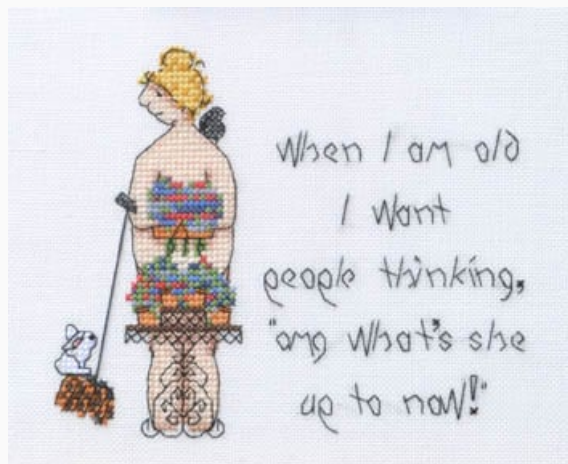

Modello: SCHHOF18-1651

When I Am Old I Shall Wear Purple
Puntos: 77w x 80h

Precio: € 6.24 (incl. IVA)

Esquemas Punto de Cruz

When I Am Old, What's She Up To Now

da: MarNic Designs

Modello: SCHHOF18-1652

When I Am Old, What's She Up To Now
Puntos: 78w x 48h