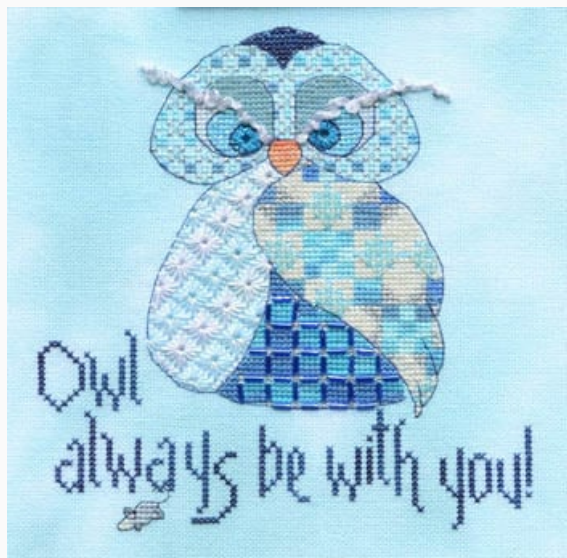

Esquemas Punto de Cruz

Owl Always Be With You

da: MarNic Designs

Modello: SCHHOF15-1879

Owl Always Be With You

Precio: € 7.47 (incl. IVA)