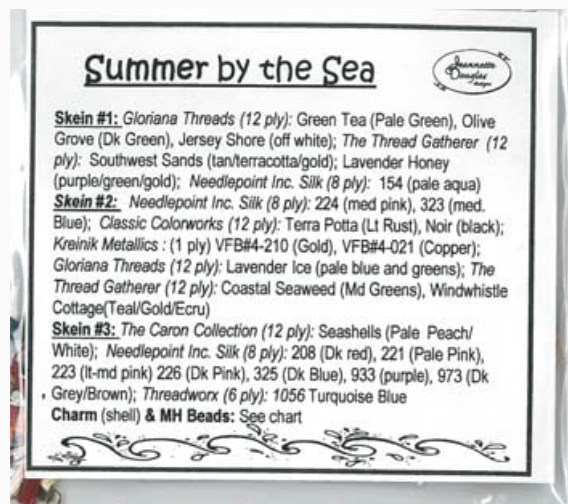

Precio: € 62.39 (incl. IVA)

Esquemas Punto de Cruz

Summer By The Sea - Seasonal Set #2

da: Jeannette Douglas Designs

Modello: SCHHOF16-1701

Summer By The Sea - Seasonal Set #2

Precio: € 17.47 (incl. IVA)

Esquemas Punto de Cruz

Summer By The Sea Emb. Pkg.

da: Jeannette Douglas Designs

Modello: ACCHOF16-1702

Summer By The Sea Emb. Pkg.

Precio: € 62.39 (incl. IVA)

Esquemas Punto de Cruz

Autumn By The Sea Emb. Pkg.

da: Jeannette Douglas Designs