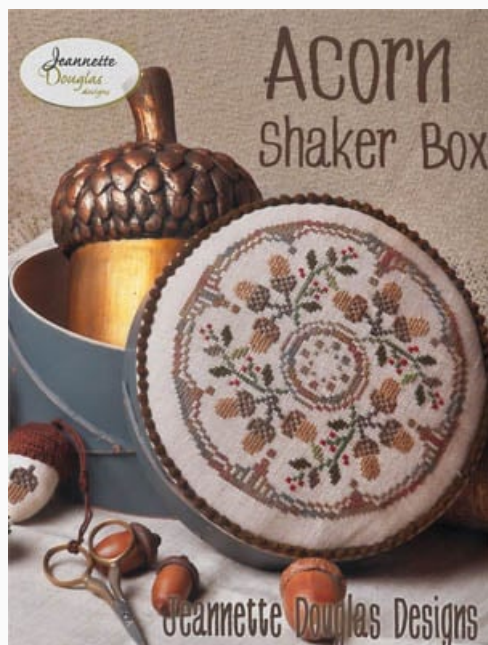

Esquemas Punto de Cruz

Acorn Shaker Box

da: Jeannette Douglas Designs

Modello: SCHHOF16-2007

Acorn Shaker Box

Precio: € 10.61 (incl. IVA)