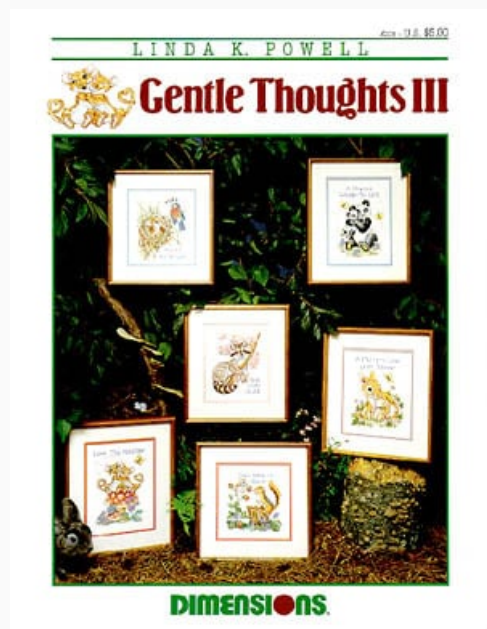

Esquemas Punto de Cruz

Gentle Thoughts III

da: Dimensions

Modello: SCHHOF95-681

Gentle Thoughts III
Designed by Linda K. Powell

Precio: € 3.62 (incl. IVA)