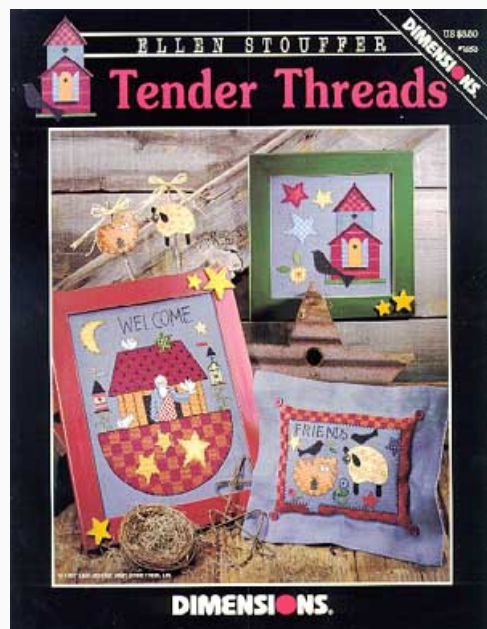

Esquemas Punto de Cruz

Tender Threads

da: Dimensions

Modello: SCHHOF98-1375

Tender Threads
Designed by Ellen Stouffer

Precio: € 2.85 (incl. IVA)