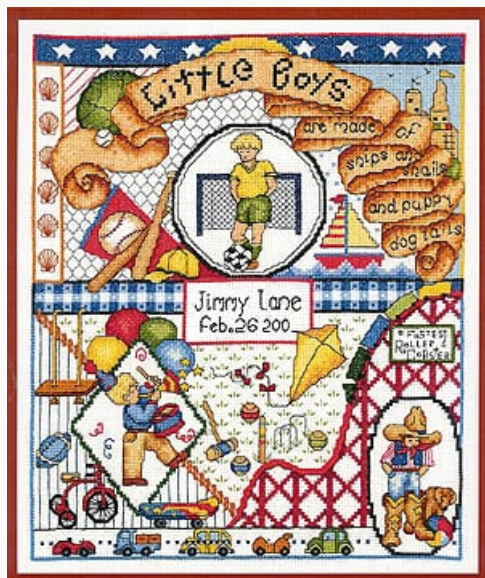

Esquemas Punto de Cruz

Little Boys Are Made Of

da: Bobbie G Designs

Modello: SCHHOF07-1750

Little Boys Are Made Of

Precio: € 9.98 (incl. IVA)