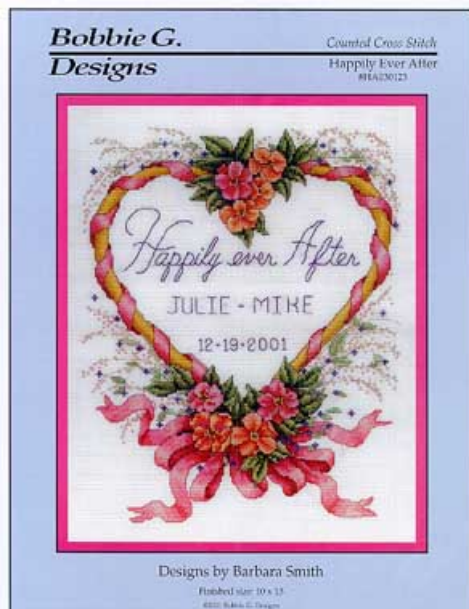

Esquemas Punto de Cruz

Happily Ever After

da: Bobbie G Designs

Modello: SCHHOF01-1948

Happily Ever After

Precio: € 9.98 (incl. IVA)