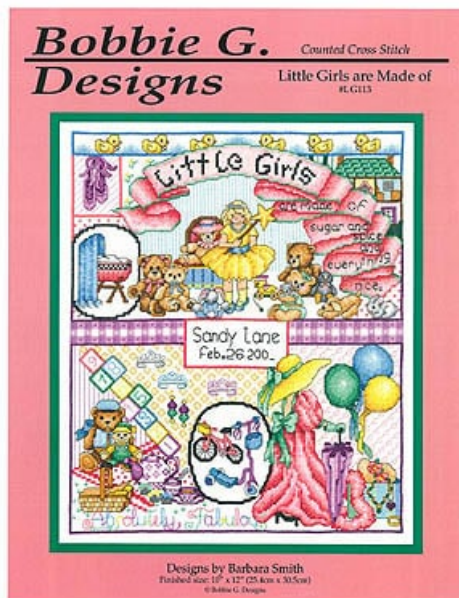

Esquemas Punto de Cruz

Little Girls Are Made Of

da: Bobbie G Designs

Modello: SCHHOF07-2246

Little Girls Are Made Of

Precio: € 9.98 (incl. IVA)