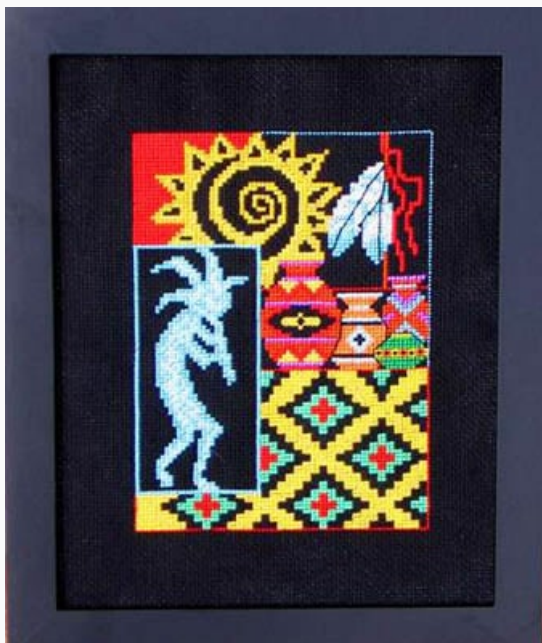

Esquemas Punto de Cruz

Spirits Of The Southwest II

da: Bobbie G Designs

Modello: SCHHOF11-1018

Spirits Of The Southwest II

Precio: € 7.49 (incl. IVA)