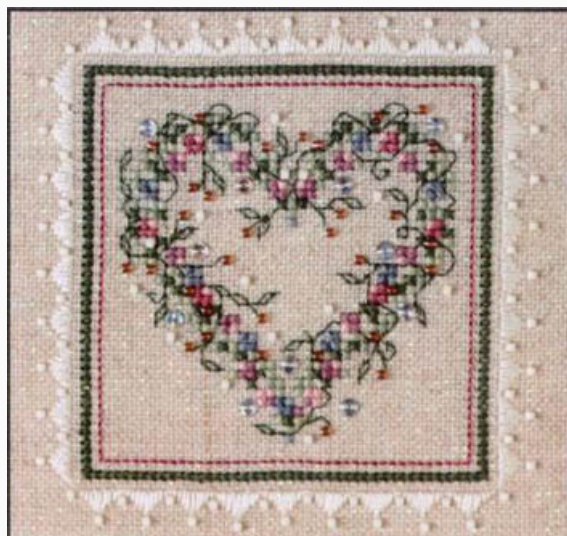

Esquemas Punto de Cruz

Potpourri Heart (w/emb)

da: The Sweetheart Tree

Modello: SCHHOF21-1148

Potpourri Heart (w/emb)

Puntos: 54w x 54h

Precio: € 27.45 (incl. IVA)