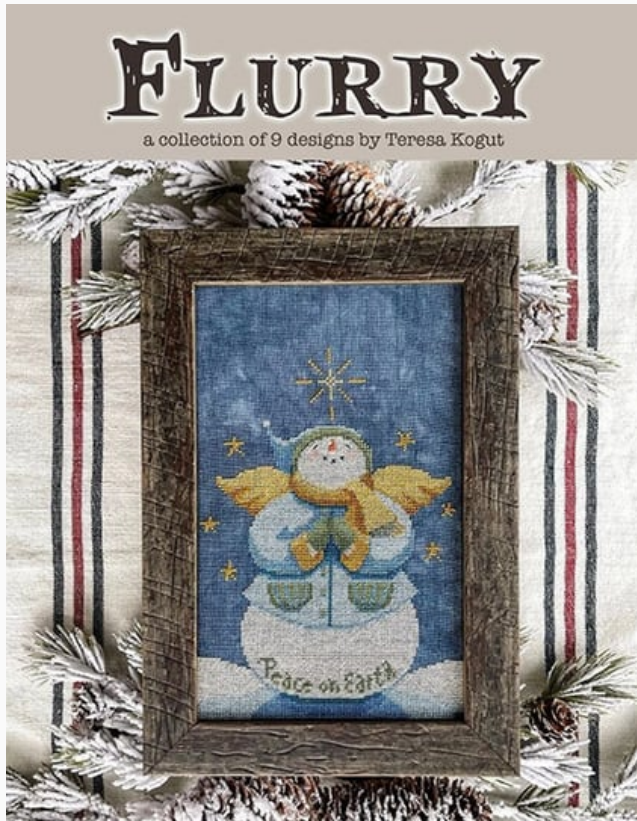

Esquemas Punto de Cruz

Flurry

da: Teresa Kogut

Modello: LIBTKO-FLURRY

9 diseños de punto cruz de Teresa Kogut:
"Happy Birthday Jesus", "Bearing Gifts", "Be Merry", "Snow Clown", "Pray for Peace", "Winter Bouquet", "Snow Family", "Welcome", "World Go Round"

Precio: € 35.00 (incl. IVA)