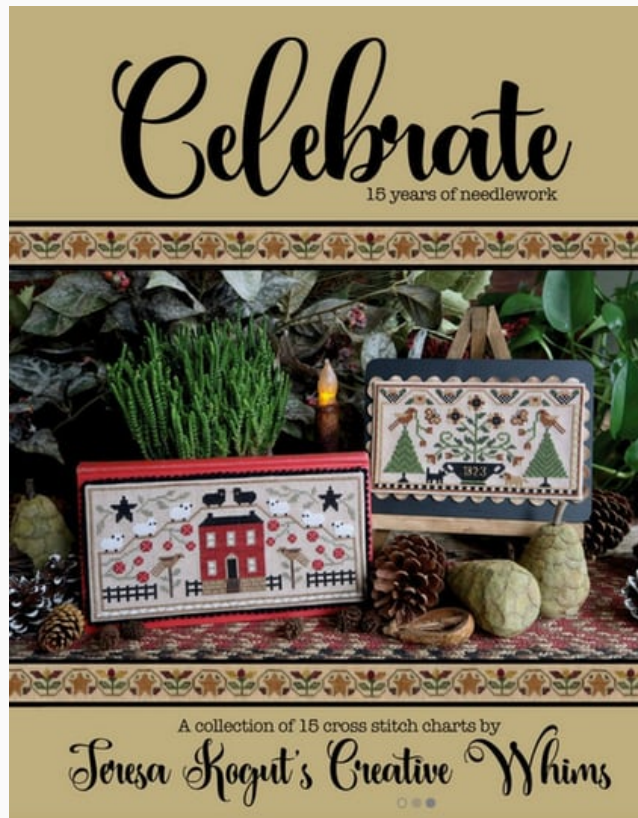

Esquemas Punto de Cruz

Celebrate 15 Years of Needlework - Cross Stitch

da: Teresa Kogut

Modello: LIBTKO-C15CS

15 diseños de punto cruz de Teresa Kogut:
"Stairway to Ewe", "Bunny Bouquet", "Teeny Garden", "Long Winters", "Blue Ribbon", "Farm Fresh Eggs", "Giving", "Not a Tree", "Hello", "Bad Kitty", "Harvest Scarecrow", "Merry Christmas", "Jolly Jolly Santa", "Tis the Season", "Snowman"

Precio: € 23.50 (incl. IVA)