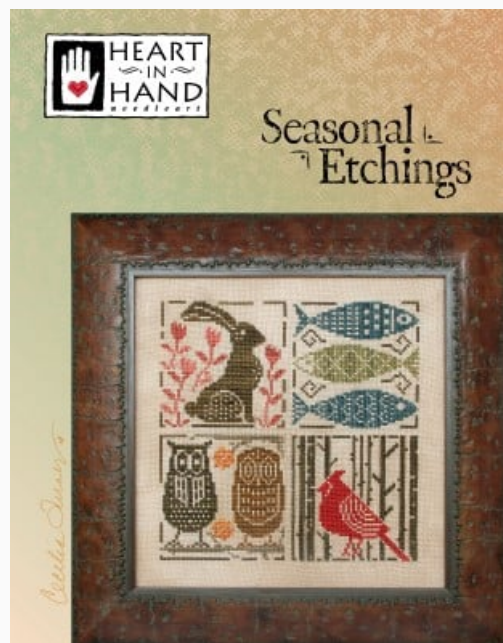

Esquemas Punto de Cruz

Seasonal Etchings

da: Heart In Hand Needleart

Modello: SCHHOF22-1495

Seasonal Etchings
Nashville 2022

Precio: € 16.22 (incl. IVA)