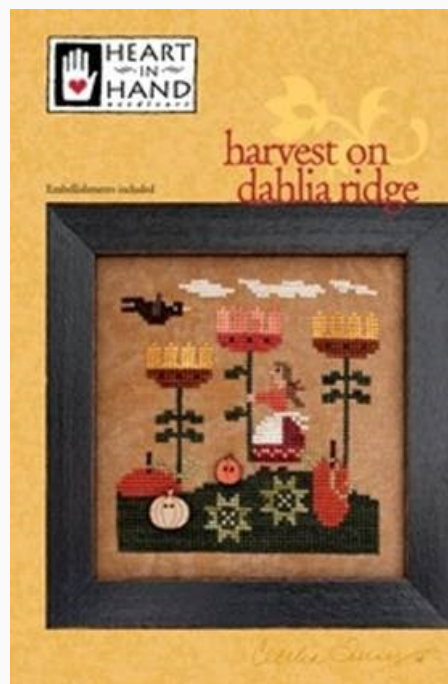

Ye Old Crow Sampler (w/embellishments)

Precio: € 14.97 (incl. IVA)

Esquemas Punto de Cruz

Bird In The Hand - Autumn (w/embellishment)

da: Heart In Hand Needleart

Modello: SCHHOF18-2276

Bird In The Hand - Autumn (w/embellishment)

Precio: € 10.61 (incl. IVA)

Esquemas Punto de Cruz

Hocus Pocus Halloween

da: Heart In Hand Needleart

Modello: SCHHOF18-2277

Hocus Pocus Halloween

Precio: € 7.49 (incl. IVA)

Esquemas Punto de Cruz

Harvest On Dahlia Ridge (w/embellishments)

da: Heart In Hand Needleart

Modello: SCHHOF18-2278

Harvest On Dahlia Ridge (w/embellishments)

Precio: € 14.97 (incl. IVA)

Esquemas Punto de Cruz

Wee One - Santa 2018 (w/embellishments)