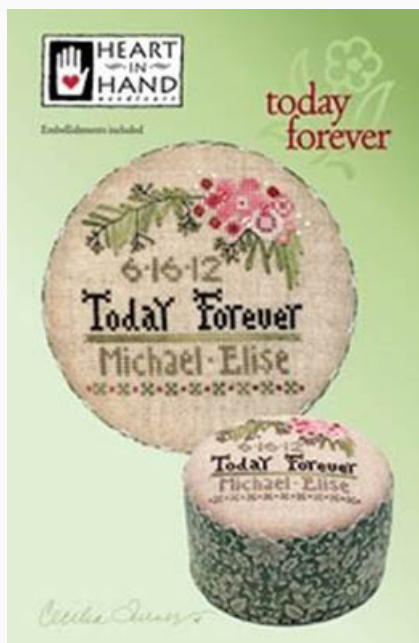

Esquemas Punto de Cruz

Merry Making Mini - Free (w/embellishments)

da: Heart In Hand Needleart

Modello: SCHHOF18-1932

Merry Making Mini - Free (w/embellishments)

Precio: € 8.73 (incl. IVA)

Esquemas Punto de Cruz

Bird In The Hand - Summer (w/embellishment)

da: Heart In Hand Needleart

Modello: SCHHOF18-1933

Bird In The Hand - Summer (w/embellishment)

Precio: € 10.61 (incl. IVA)

Esquemas Punto de Cruz

Today Forever (w/embellishments)

da: Heart In Hand Needleart

Modello: SCHHOF18-2172

Today Forever (w/embellishments)

Precio: € 14.97 (incl. IVA)

Esquemas Punto de Cruz

Ye Old Crow Sampler (w/embellishments)

da: Heart In Hand Needleart

Modello: SCHHOF18-2173

Ye Old Crow Sampler (w/embellishments)

Precio: € 14.97 (incl. IVA)

Esquemas Punto de Cruz

Bird In The Hand - Autumn (w/embellishment)

da: Heart In Hand Needleart

Modello: SCHHOF18-2276

Bird In The Hand - Autumn (w/embellishment)