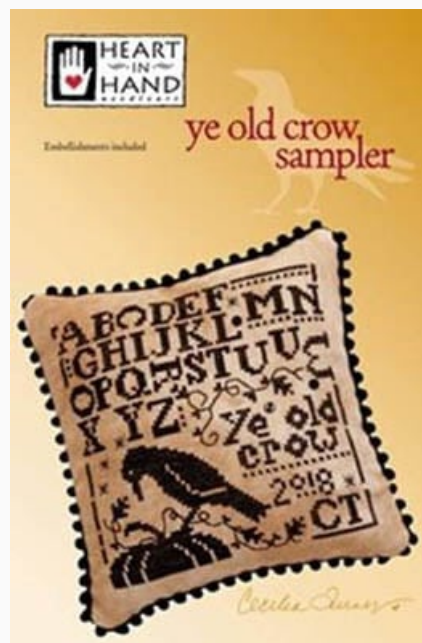

Bird In The Hand - Summer (w/embellishment)

da: Heart In Hand Needleart

Modello: SCHHOF18-1933

Bird In The Hand - Summer (w/embellishment)

Precio: € 10.61 (incl. IVA)

Esquemas Punto de Cruz

Today Forever (w/embellishments)

da: Heart In Hand Needleart

Modello: SCHHOF18-2172

Today Forever (w/embellishments)

Precio: € 14.97 (incl. IVA)

Esquemas Punto de Cruz

Ye Old Crow Sampler (w/embellishments)

da: Heart In Hand Needleart

Modello: SCHHOF18-2173

Ye Old Crow Sampler (w/embellishments)

Precio: € 14.97 (incl. IVA)

Esquemas Punto de Cruz

Bird In The Hand - Autumn (w/embellishment)

da: Heart In Hand Needleart

Modello: SCHHOF18-2276

Bird In The Hand - Autumn (w/embellishment)

Precio: € 10.61 (incl. IVA)

Esquemas Punto de Cruz

Hocus Pocus Halloween

da: Heart In Hand Needleart

Modello: SCHHOF18-2277

Hocus Pocus Halloween

Precio: € 7.49 (incl. IVA)

Esquemas Punto de Cruz