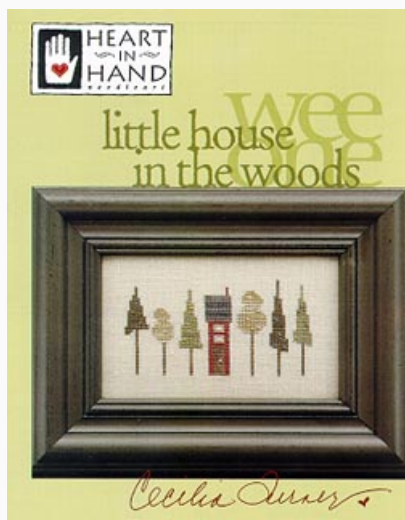

Esquemas Punto de Cruz

Little House In The Woods

da: Heart In Hand Needleart

Modello: SCHHOF03-2606

Little House In The Woods

Precio: € 6.24 (incl. IVA)