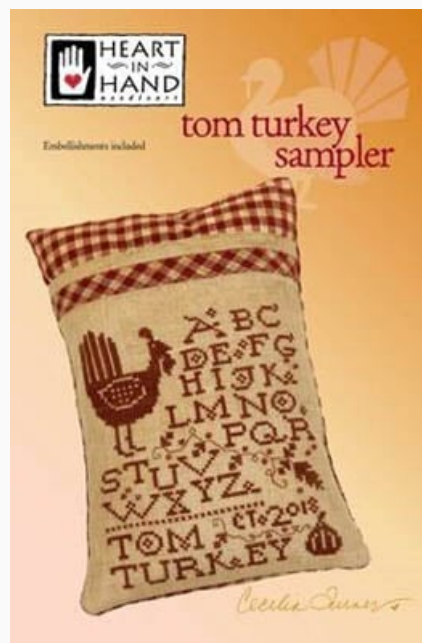

Harvest On Dahlia Ridge (w/embellishments)

da: Heart In Hand Needleart

Modello: SCHHOF18-2278

Harvest On Dahlia Ridge (w/embellishments)

Precio: € 14.97 (incl. IVA)

Esquemas Punto de Cruz

Wee One - Santa 2018 (w/embellishments)

da: Heart In Hand Needleart

Modello: SCHHOF18-2279

Wee One - Santa 2018 (w/embellishments)

Precio: € 10.61 (incl. IVA)

Esquemas Punto de Cruz

Tom Turkey Sampler (W/emb)

da: Heart In Hand Needleart

Modello: SCHHOF18-2450

Esquemas Punto de Cruz

Holly Jolly Holiday

da: Heart In Hand Needleart

Modello: SCHHOF18-2582

Holly Jolly Holiday

Precio: € 7.49 (incl. IVA)

Esquemas Punto de Cruz

Merry Making Mini - O Be Joyful (w/embellishments)