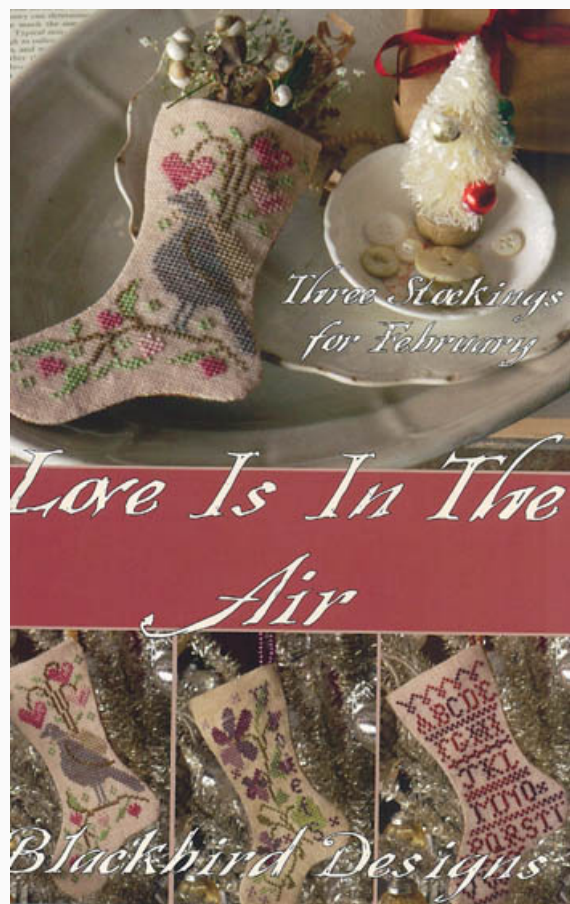

Esquemas Punto de Cruz

Love Is In The Air

da: Blackbird Designs

Modello: LIBHOF09-1353

Love Is In The Air

Precio: € 11.23 (incl. IVA)