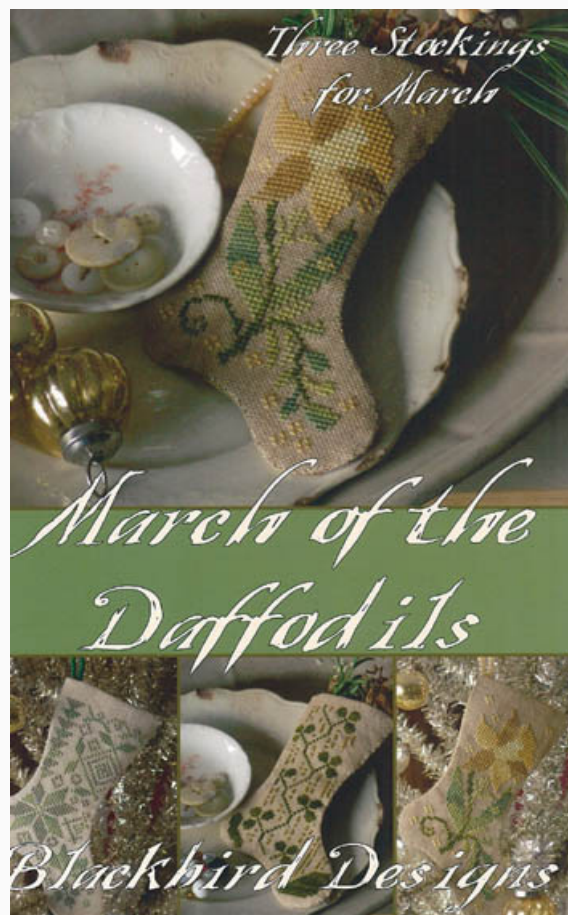

da: Blackbird Designs

Modello: LIBHOF09-1353

Love Is In The Air

Precio: € 11.23 (incl. IVA)

Esquemas Punto de Cruz

March Of The Daffodils (REPRINT)

da: Blackbird Designs

Modello: LIBHOF09-1354