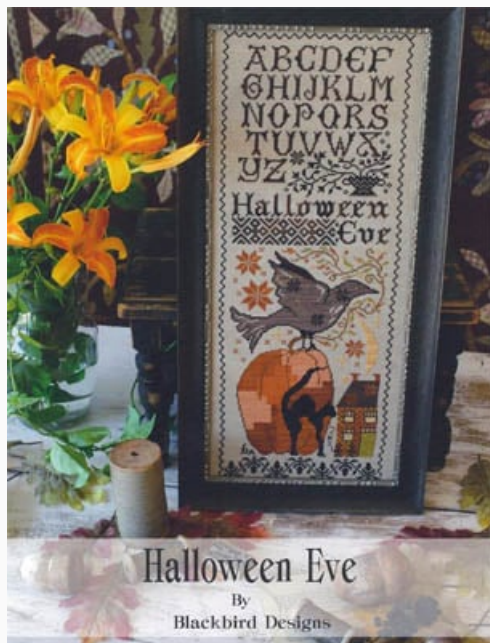

LISTA MATERIALI: Loose Feathers-Summer

 Manor	 Queen Bee
 Wild	 Simply Shaker: Caramel
 Simply Shaker: Cidermill	 Sampler Threads: Dried
 Simply Shaker:	 Sampler Threads:
 Sampler Threads: Maple	 Simply Shaker: Piney
 Simply Shaker: Wood	Woods

Halloween Eve

da: Blackbird Designs

Modello: SCHHOF11-2208

Halloween Eve

Precio: € 11.23 (incl. IVA)

Esquemas Punto de Cruz

Raven Bewitched

da: Blackbird Designs