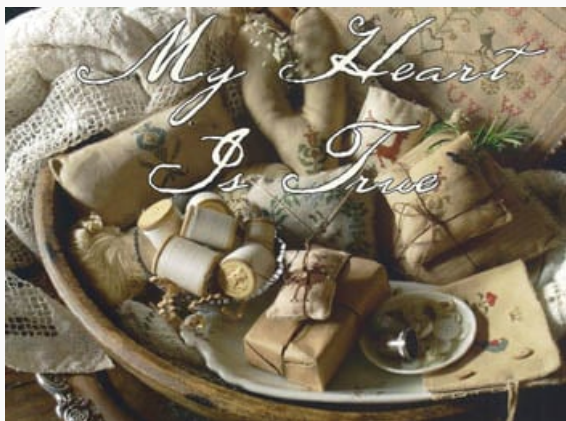

Esquemas Punto de Cruz

My Heart Is True

da: Blackbird Designs

Modello: SCHHOF09-1349

My Heart Is True

Precio: € 29.95 (incl. IVA)