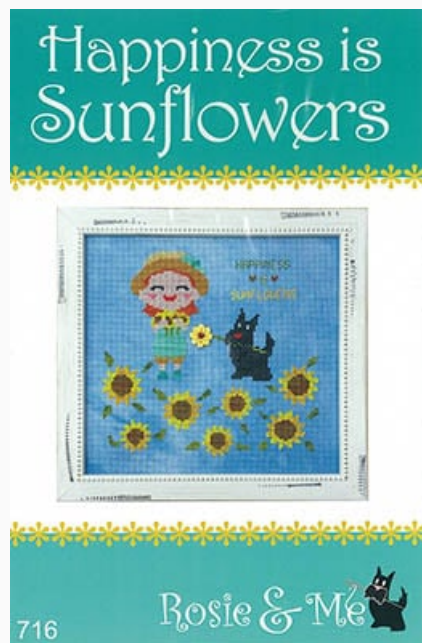

Harvest Time

da: Rosie & Me Creations

Modello: SCHHOF22-2365

Harvest Time

Precio: € 13.10 (incl. IVA)

Esquemas Punto de Cruz

Happiness Is Sunflowers

da: Rosie & Me Creations

Modello: SCHHOF22-2366

Happiness Is Sunflowers

Precio: € 13.10 (incl. IVA)

Esquemas Punto de Cruz

Friend's Garden

da: Rosie & Me Creations

Modello: SCHHOF22-2367

Friend's Garden