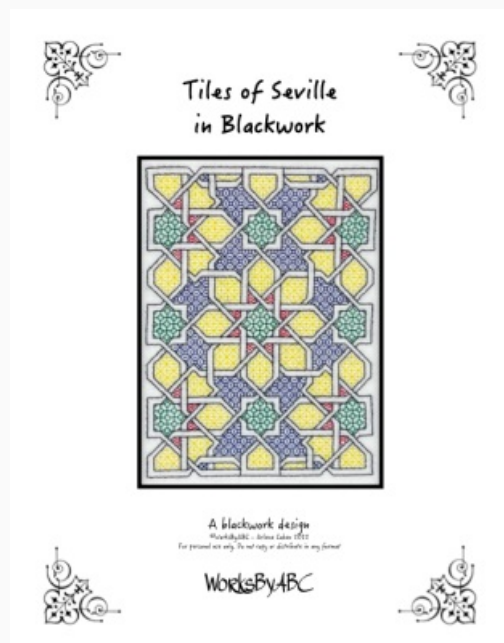

Esquemas Punto de Cruz

Tiles Of Seville In Blackwork

da: Works By ABC

Modello: SCHHOF22-1777

Tiles Of Seville In Blackwork

Precio: € 12.48 (incl. IVA)