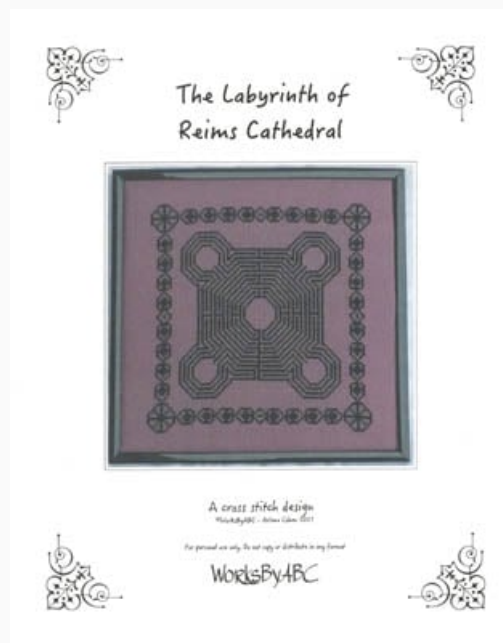

Esquemas Punto de Cruz

Labyrinth Of Reims Cathedral

da: Works By ABC

Modello: SCHHOF21-2468

Labyrinth Of Reims Cathedral

Precio: € 9.98 (incl. IVA)