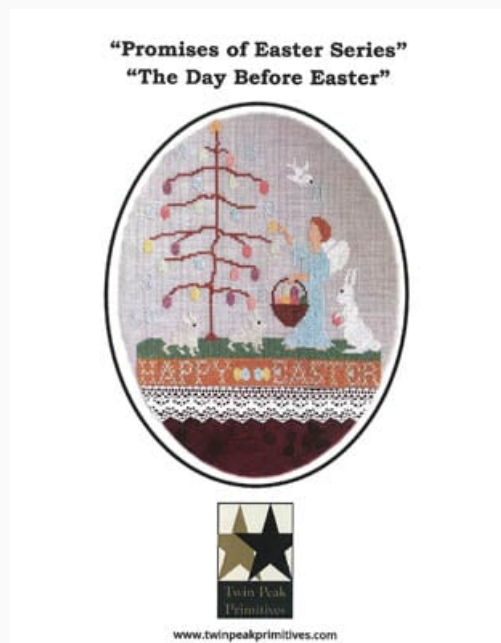

Esquemas Punto de Cruz

Promises Of Easter - Day Before Easter

da: Twin Peak Primitives

Modello: SCHHOF20-1088

Promises Of Easter - Day Before Easter

Precio: € 11.23 (incl. IVA)