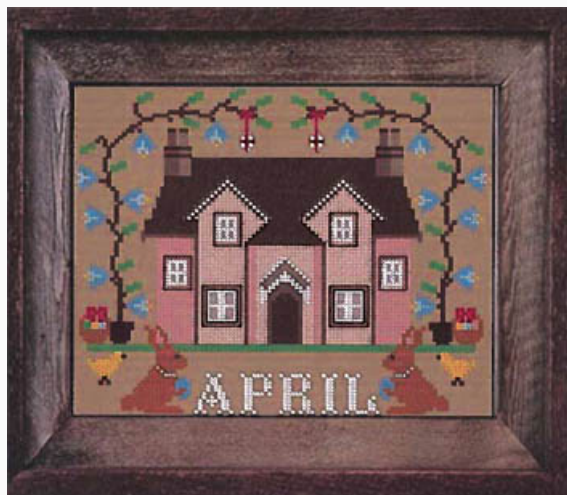

Esquemas Punto de Cruz

I'll Be Home Mystery - April

da: Twin Peak Primitives

Modello: SCHHOF19-1594

I'll Be Home Mystery - April

Precio: € 16.22 (incl. IVA)