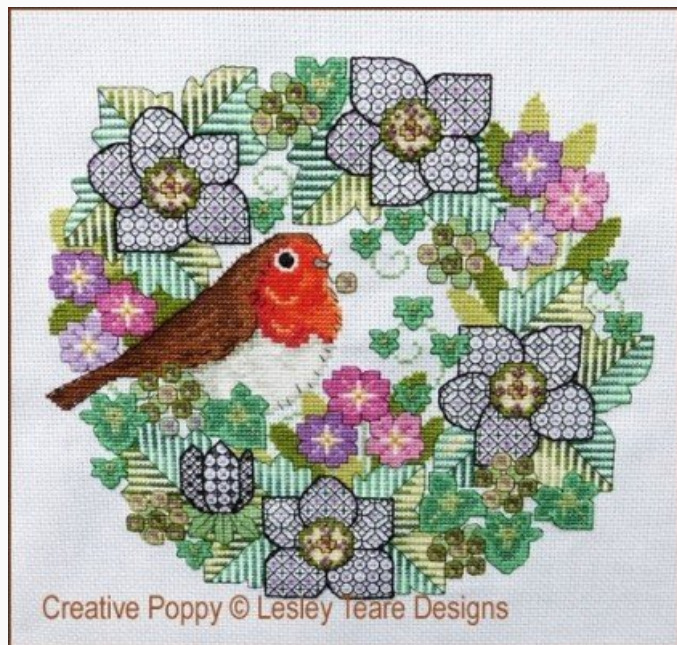

Esquemas Punto de Cruz

Blackwork Flowers With Robin

da: Lesley Teare

Modello: SCHHOF19-2691

Blackwork Flowers With Robin

Precio: € 14.95 (incl. IVA)