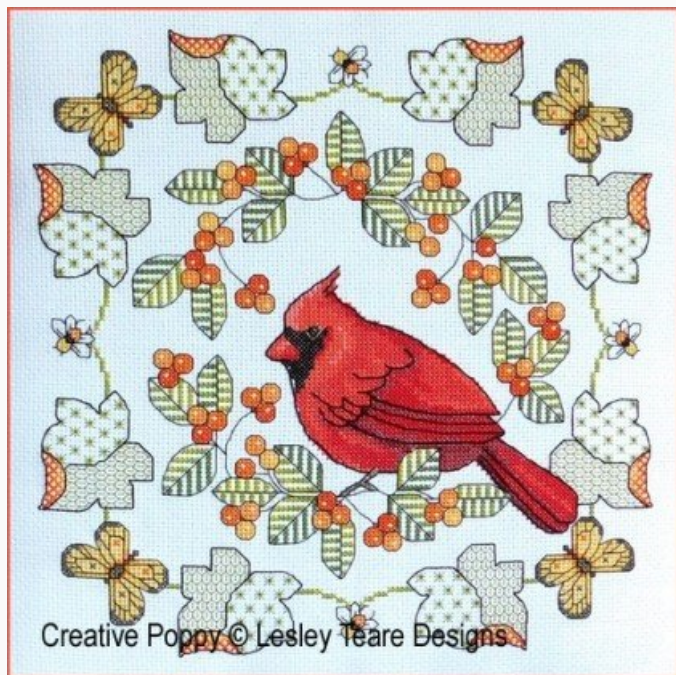

Esquemas Punto de Cruz

Northern Cardinal In Autumn

da: Lesley Teare

Modello: SCHHOF19-2690

Northern Cardinal In Autumn

Precio: € 14.95 (incl. IVA)